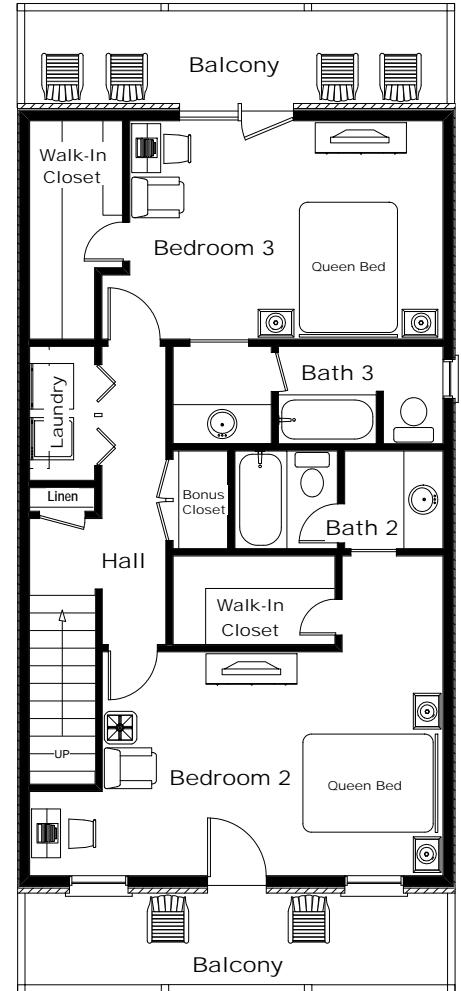

PLAN 4-C

4 Bedroom 4 Bath - 3 Story House

667 SF Larger Or 32% More SF
Than Other 4 BR Units

1st Floor - 637 SF

2nd Floor - 880 SF

3rd Floor - 880 SF

2,397 SF All 3 Floors