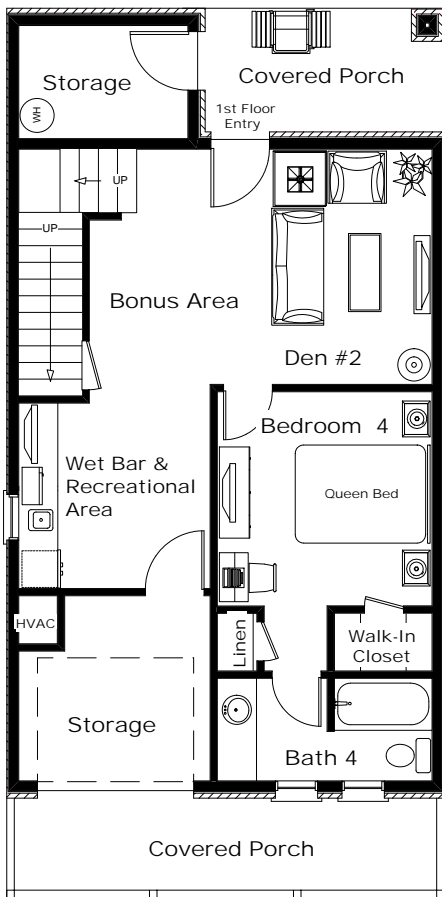

PLAN 4-C

4 Bedroom 4 Bath - 3 Story House

667 SF Larger Or 32% More SF
Than Other 4 BR Units

1st Floor - 637 SF

2nd Floor - 880 SF

3rd Floor - 880 SF

2,397 SF All 3 Floors