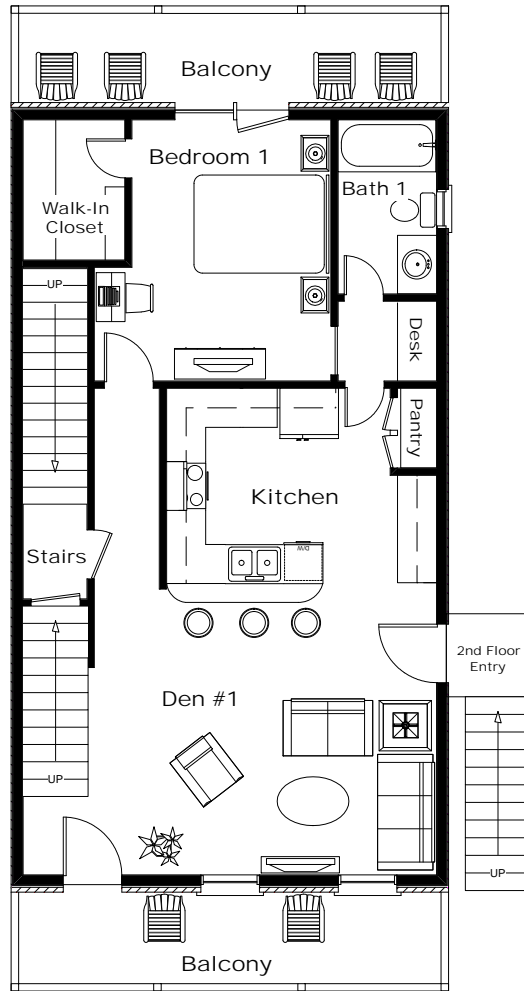

PLAN 4-C

4 Bedroom 4 Bath - 3 Story House

667 SF Larger Or 32% More SF
Than Other 4 BR Units

1st Floor - 637 SF

2nd Floor - 880 SF

3rd Floor - 880 SF

2,397 SF All 3 Floors