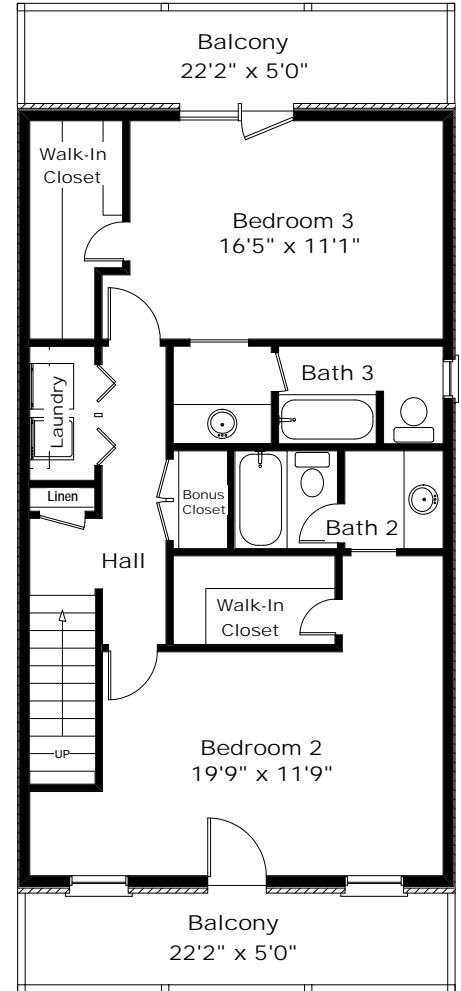

PLAN 4-C

4 Bedroom 4 Bath - 3 Story House

667 SF Larger Or 32% More SF
Than Other 4 BR Units

1st Floor - 637 SF

2nd Floor - 880 SF

3rd Floor - 880 SF

2,397 SF All 3 Floors