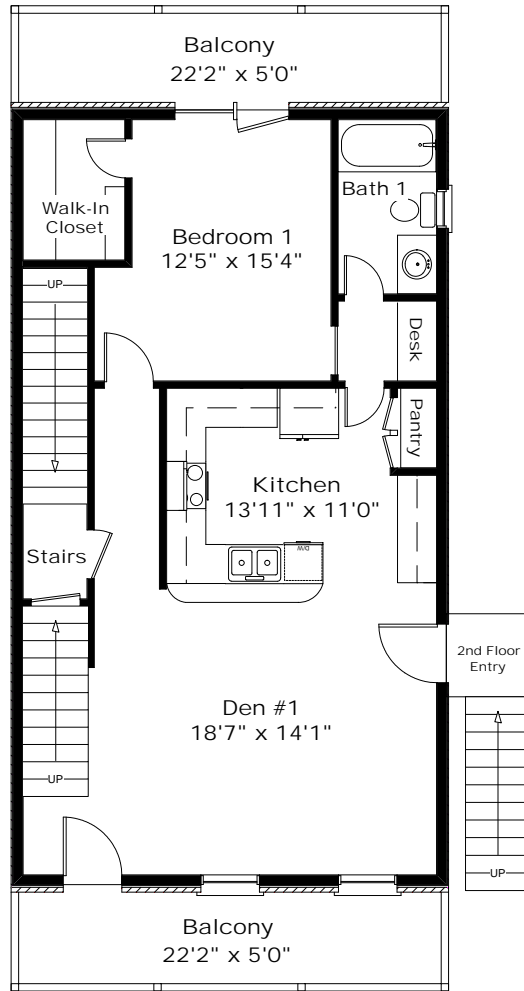

PLAN 4-C

4 Bedroom 4 Bath - 3 Story House

667 SF Larger Or 32% More SF
Than Other 4 BR Units

1st Floor - 637 SF

2nd Floor - 880 SF

3rd Floor - 880 SF

2,397 SF All 3 Floors