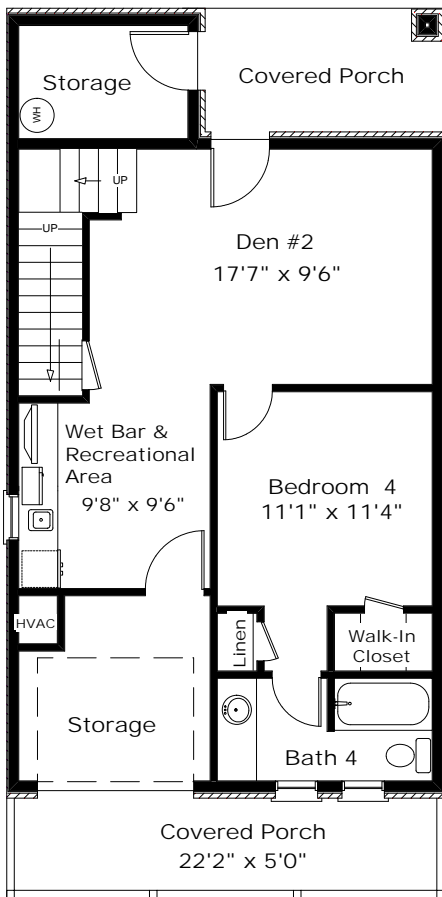

PLAN 4-C

4 Bedroom 4 Bath - 3 Story House

667 SF Larger Or 32% More SF
Than Other 4 BR Units

1st Floor - 637 SF

2nd Floor - 880 SF

3rd Floor - 880 SF

2,397 SF All 3 Floors