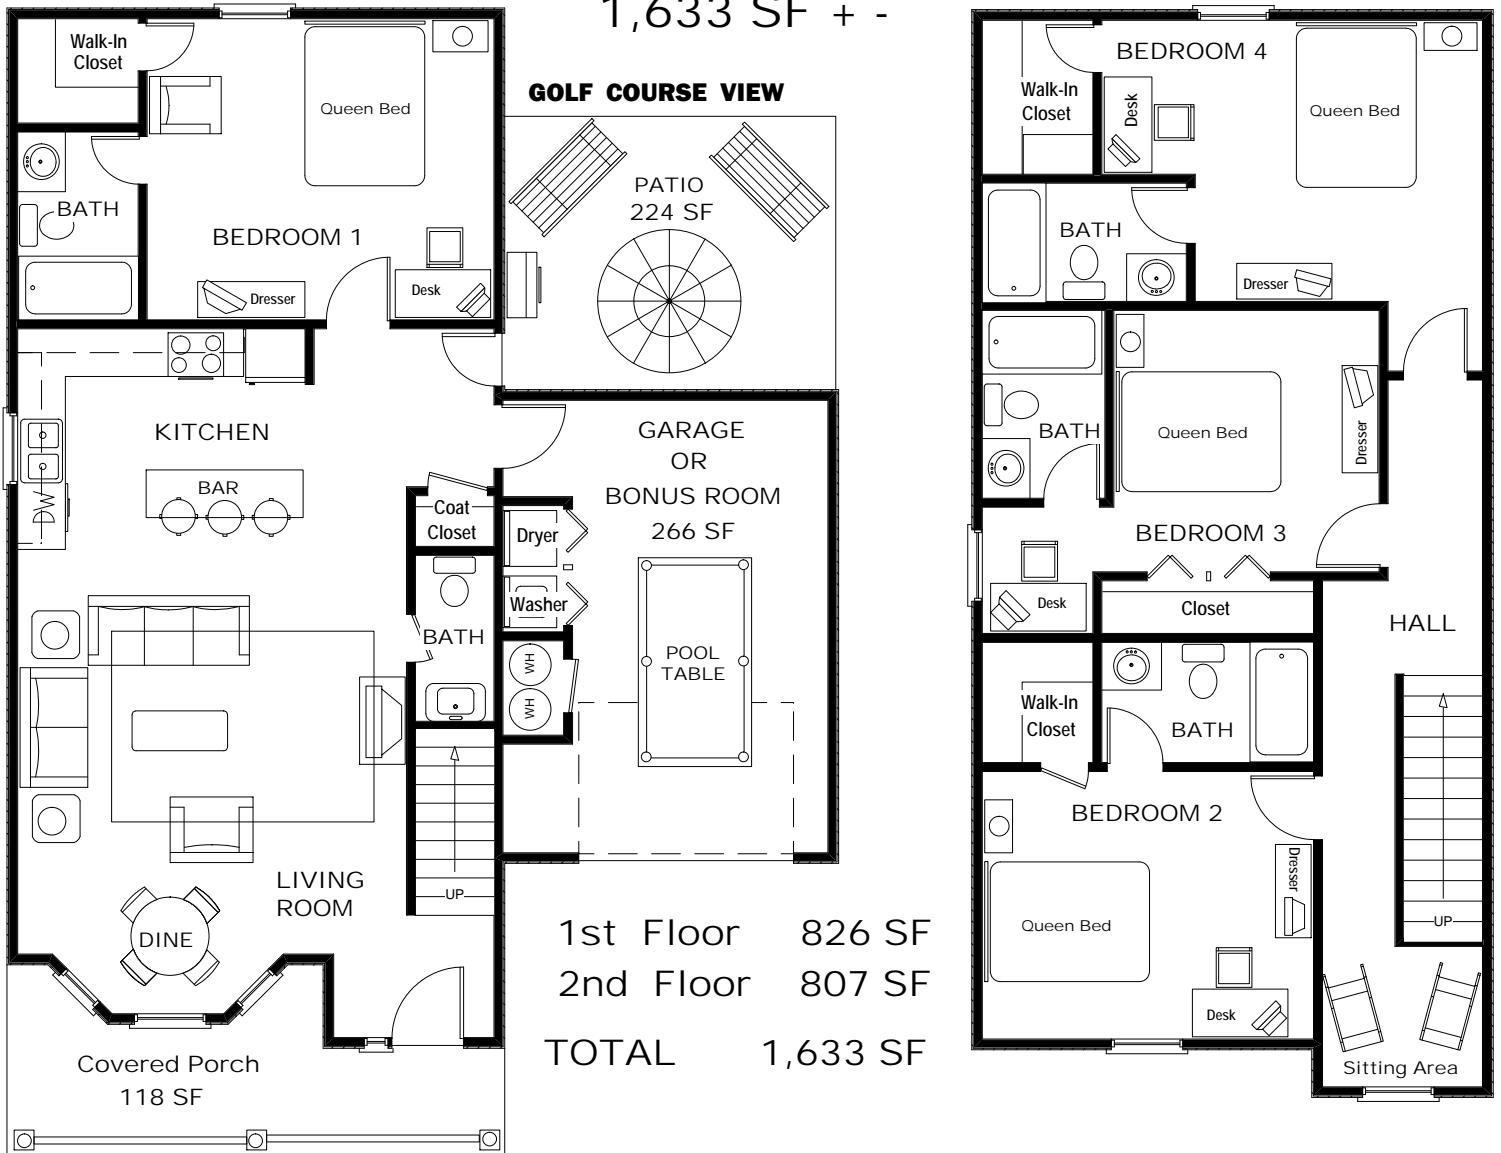

PLAN 4-A

4 Bedroom - 4 1/2 Bath Garden Home

1 Bedroom Downstairs - 3 Bedrooms Upstairs

1,633 SF + -

Downstairs
Floor Plan

Upstairs
Floor Plan