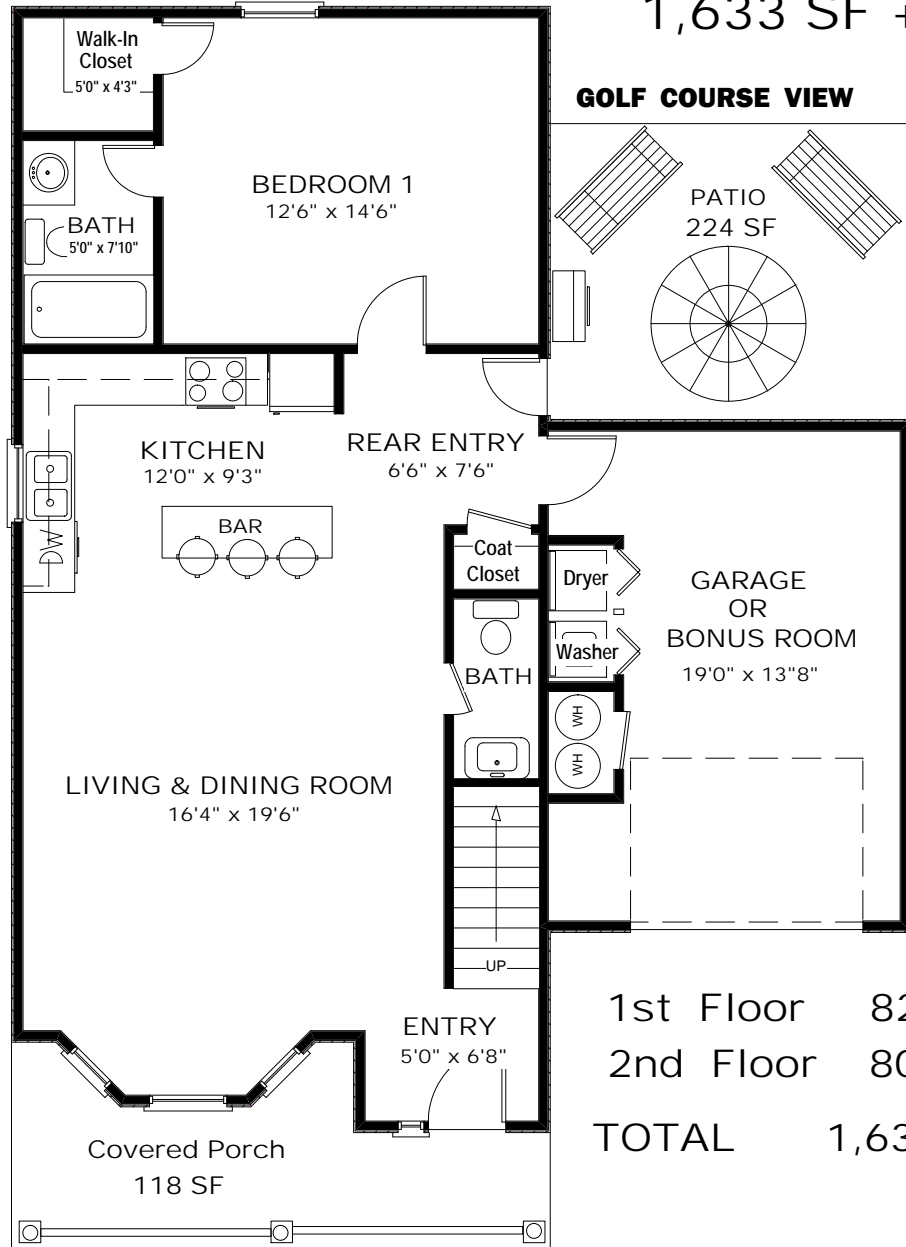

Garden Home

4 BEDROOMS - 4 1/2 BATHS

1 Bedroom Downstairs - 3 Bedrooms Upstairs

1,633 SF + -

1st Floor	826 SF
2nd Floor	807 SF
TOTAL	1,633 SF

Downstairs
Floor Plan

Upstairs
Floor Plan

NOTE: These Room Sizes May Not Be Exact And Sizes Can Vary From House To House As Each House Was Built On Site And The Human Element Is Involved.