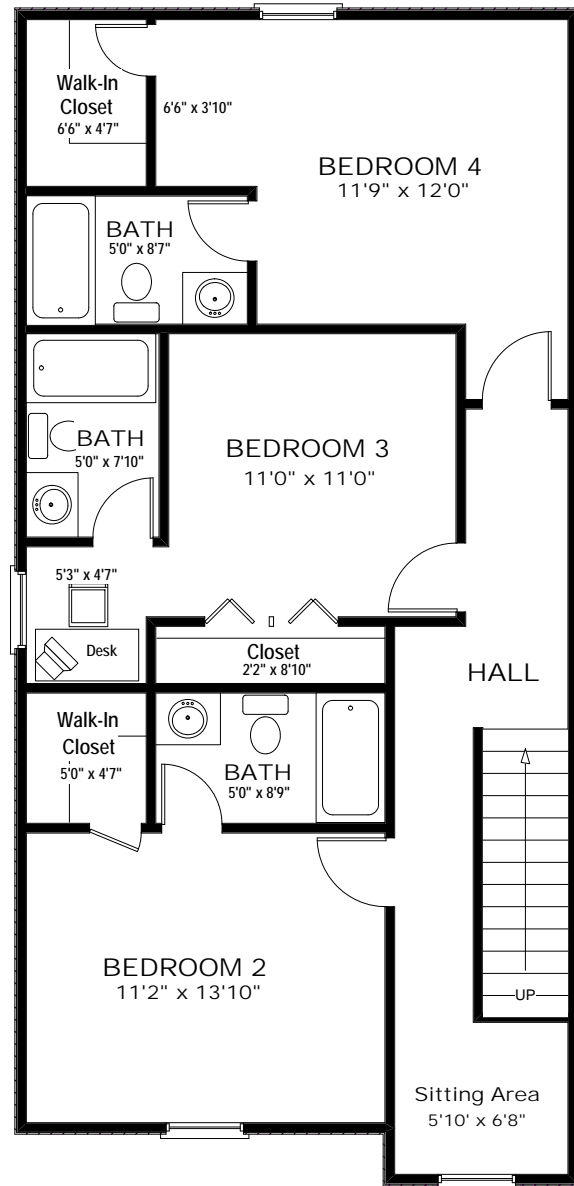

Garden Home

4 BEDROOMS - 4 1/2 BATHS

1 Bedroom Downstairs - 3 Bedrooms Upstairs

1,633 SF + -

1st Floor	826 SF
2nd Floor	807 SF
TOTAL	1,633 SF

Downstairs
Floor Plan

Upstairs
Floor Plan

NOTE: These Room Sizes May Not Be Exact And Sizes Can Vary From House To House As Each House Was Built On Site And The Human Element Is Involved.