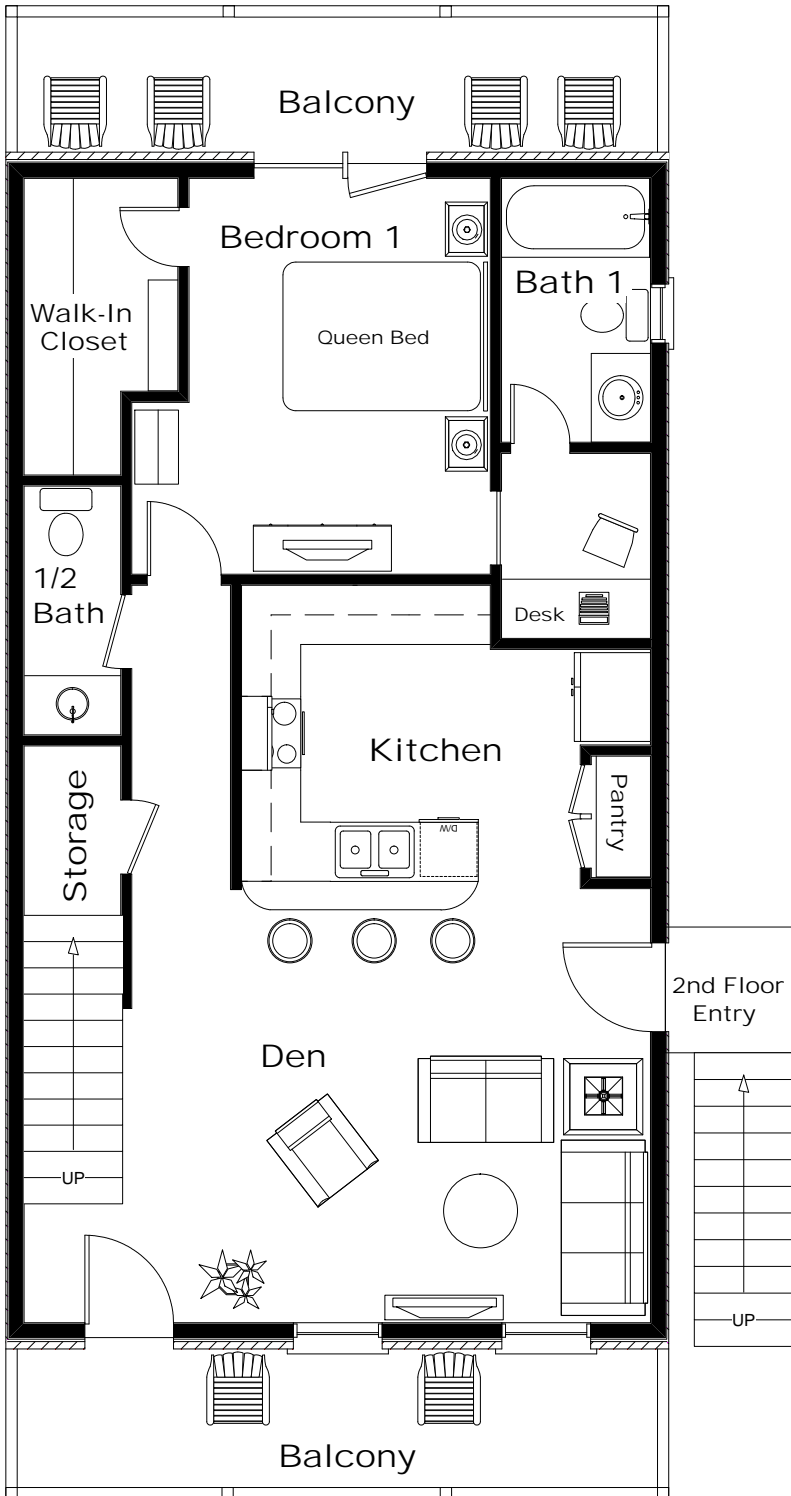

PLAN 3-D

3 Bedroom 3 1/2 Bath Duplex 1,760 SF - 3 Story (2nd & 3rd Floor)

2nd Floor
880 SF

3rd Floor
880 SF