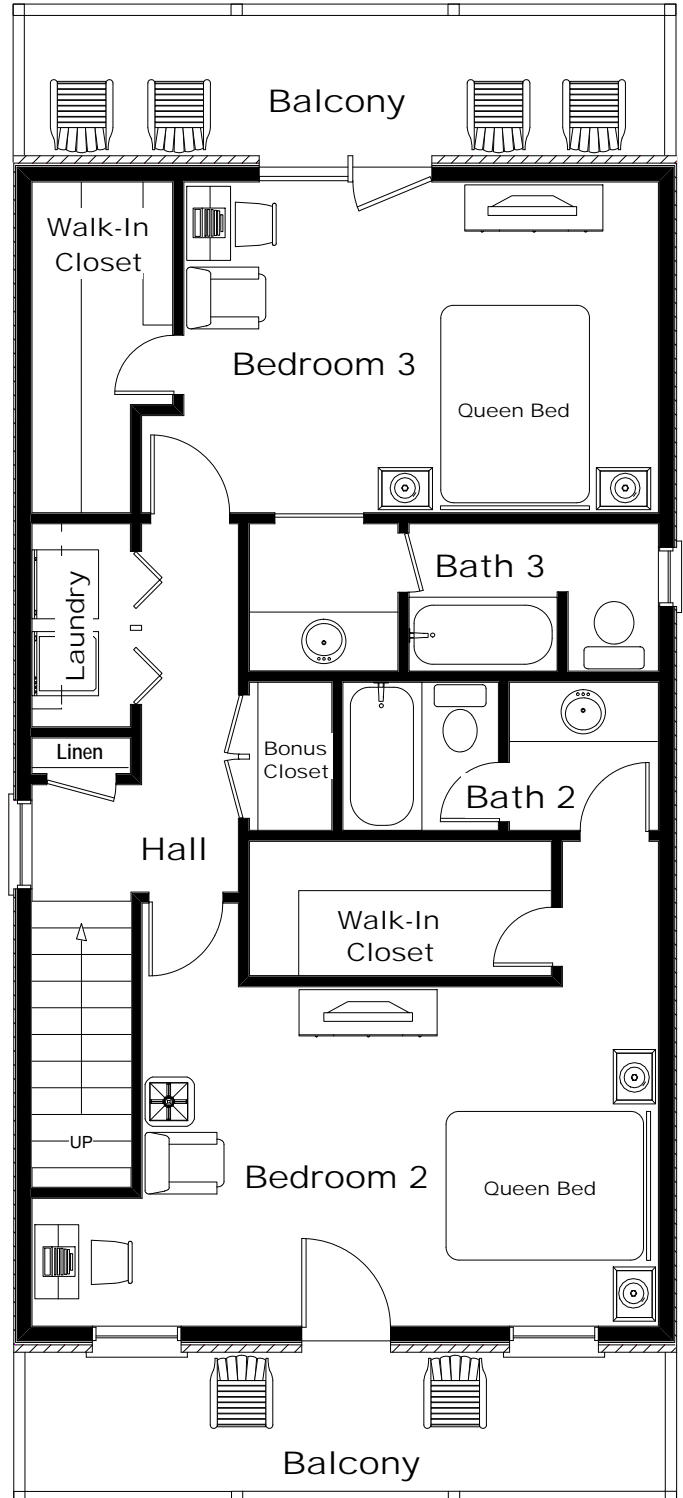

PLAN 3-D

3 Bedroom 3 1/2 Bath Duplex 1,760 SF - 3 Story (2nd & 3rd Floor)

2nd Floor
880 SF

3rd Floor
880 SF