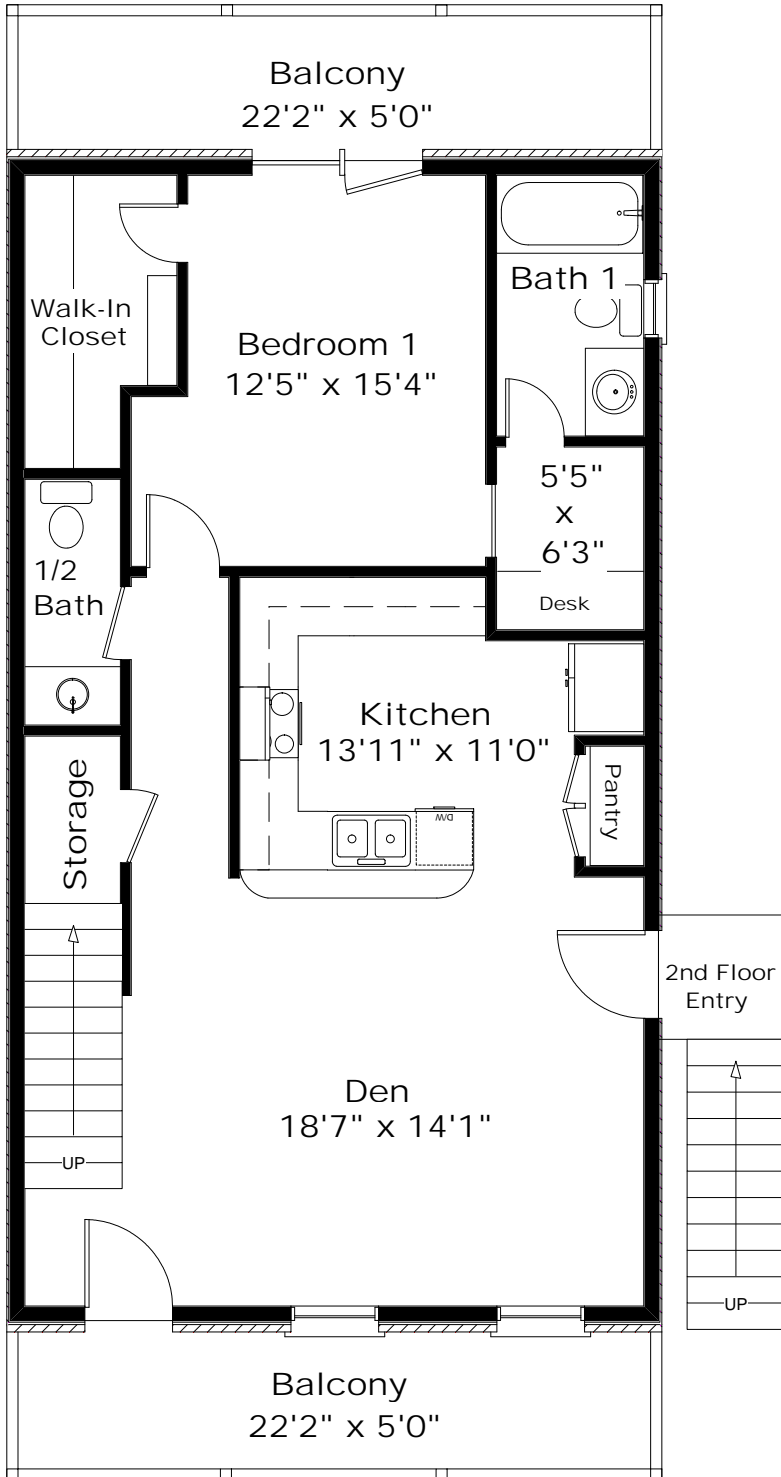

PLAN 3-D

3 Bedroom 3 1/2 Bath Duplex

1,760 SF - 3 Story (2nd & 3rd Floor)

2nd Floor
880 SF

3rd Floor
880 SF