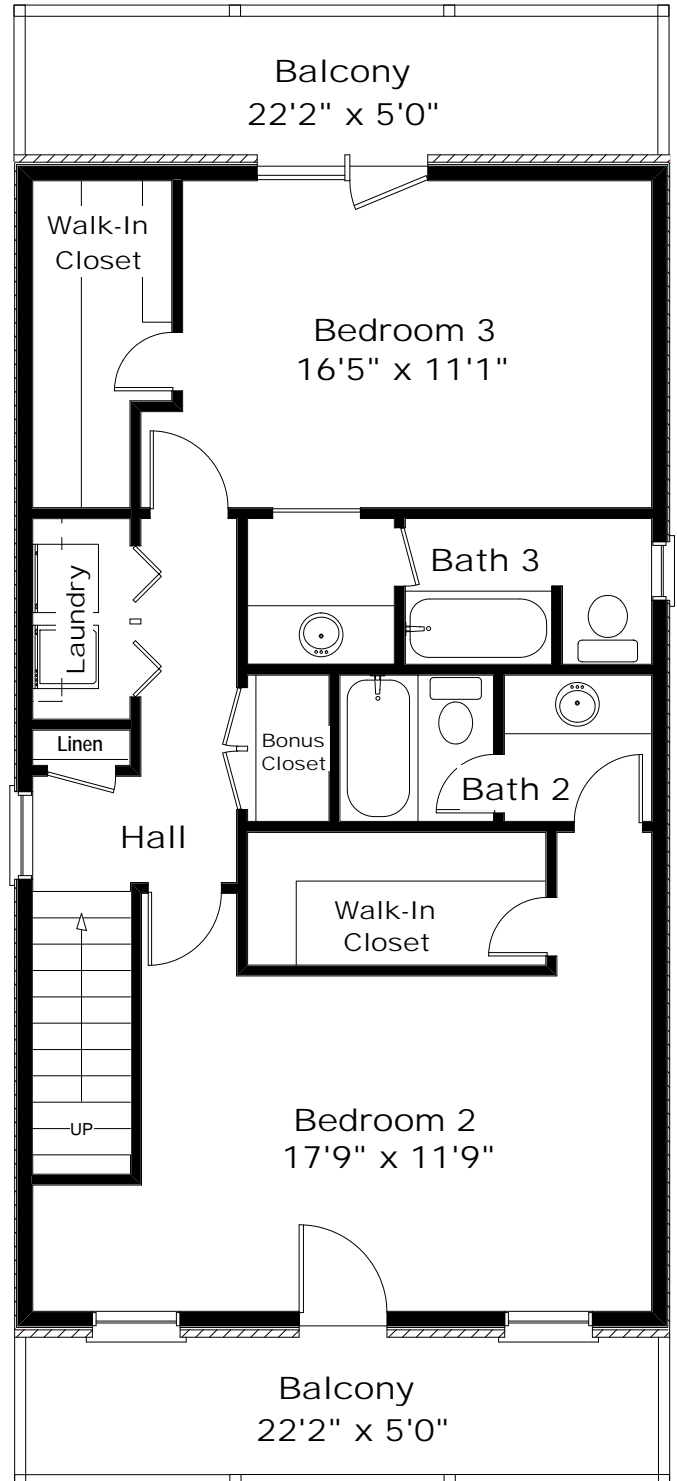

PLAN 3-D

3 Bedroom 3 1/2 Bath Duplex

1,760 SF - 3 Story (2nd & 3rd Floor)

2nd Floor
880 SF

3rd Floor
880 SF