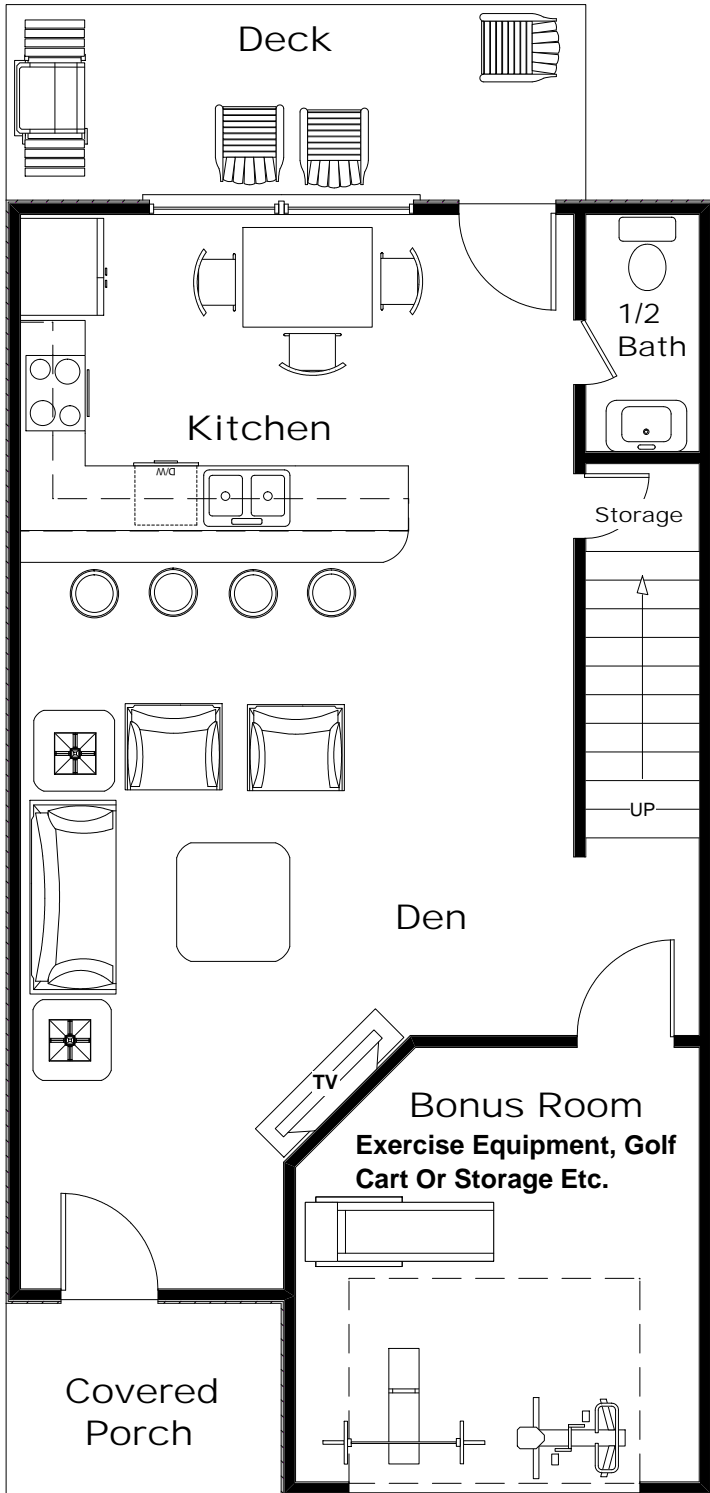

## 3 Bedroom 3 1/2 Bath

Downstairs  
Floor Plan

1st Floor 629 SF

2nd Floor 851 SF

Total 1,480 SF

Upstairs  
Floor Plan