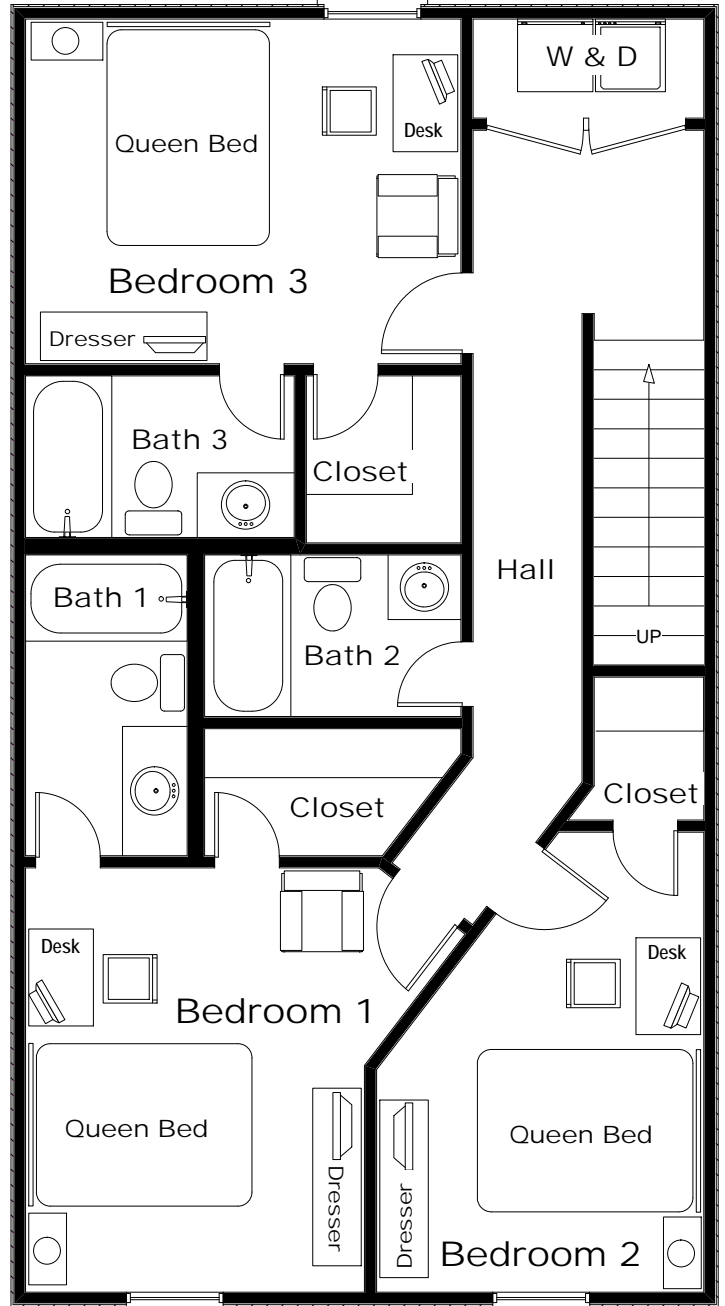

## 3 Bedroom 3 1/2 Bath

Downstairs  
Floor Plan

1st Floor 629 SF

2nd Floor 851 SF

Total 1,480 SF

Upstairs  
Floor Plan