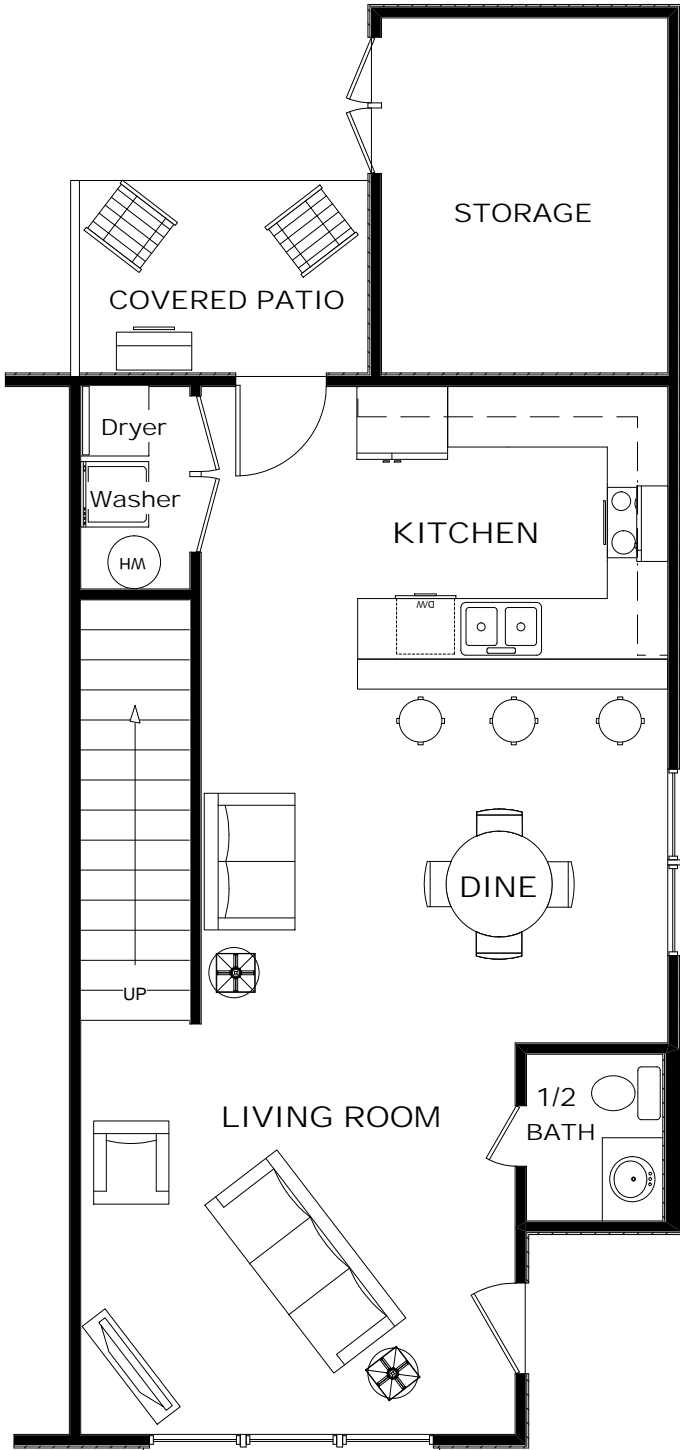

Garden Home Duplex

3 Bedroom 3 1/2 Bath

1,440 SF + -

Downstairs
Floor Plan

1st FLOOR 620 SF
2nd FLOOR 820 SF
TOTAL 1,440 SF

Upstairs
Floor Plan