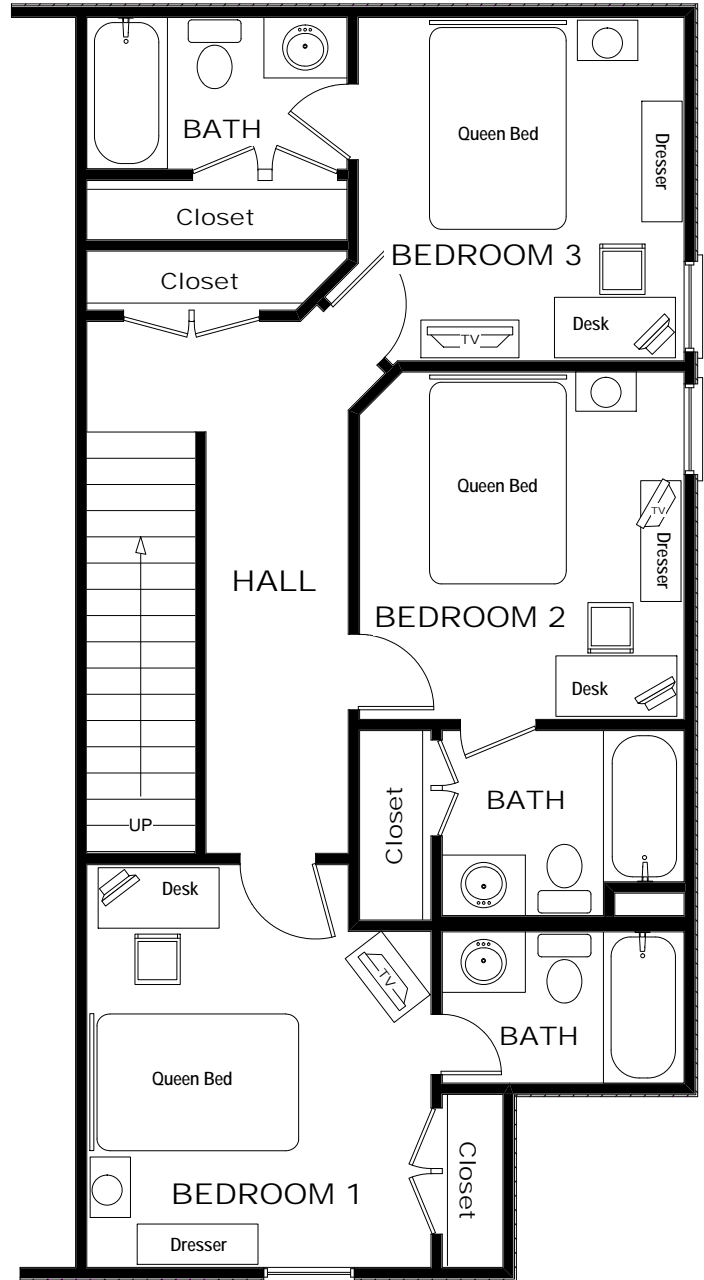

Garden Home Duplex

3 Bedroom 3 1/2 Bath

1,440 SF + -

Downstairs
Floor Plan

1st FLOOR 620 SF
2nd FLOOR 820 SF
TOTAL 1,440 SF

Upstairs
Floor Plan