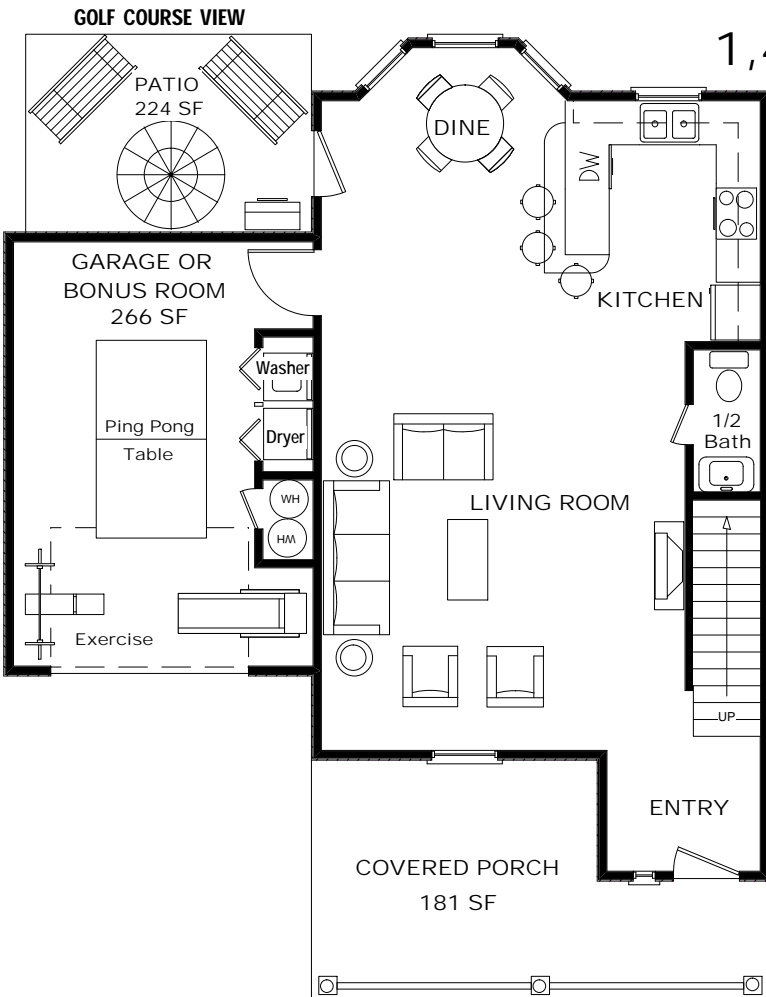

Garden Home

3 BEBROOM 3 1/2 BATH

All Bedrooms Upstairs

1,431 SF + -

Downstairs
Floor Plan

1st FLOOR	591 SF
2nd FLOOR	840 SF
TOTAL	1431 SF

Upstairs
Floor Plan