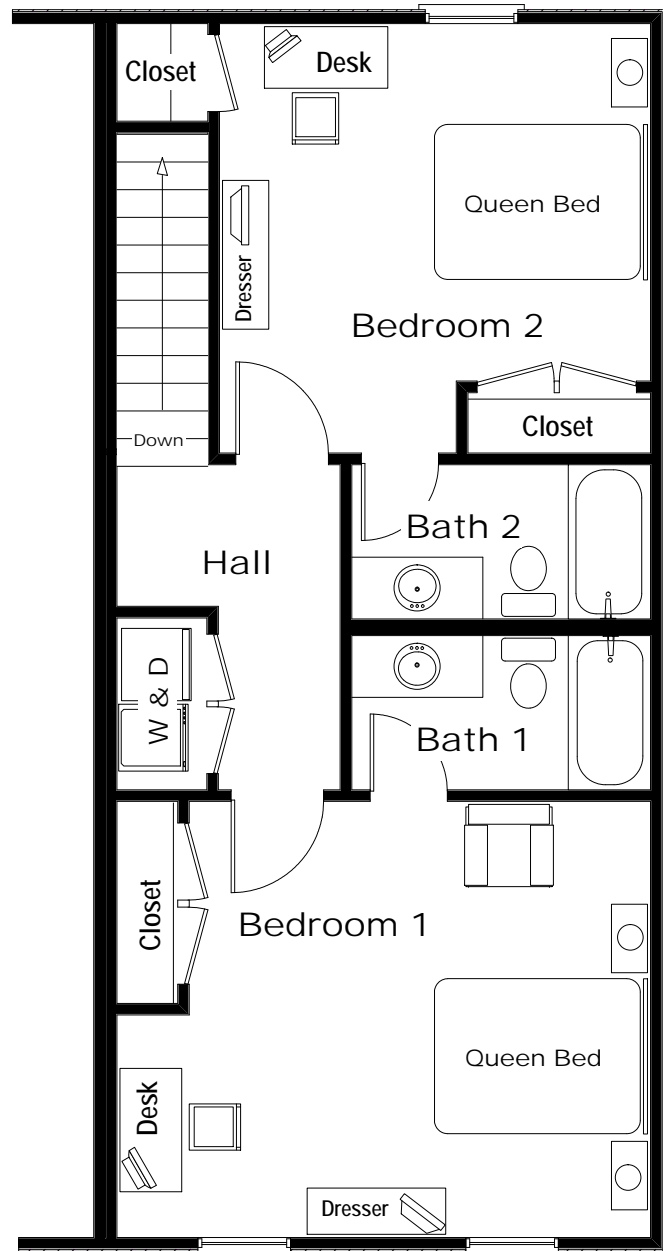

Garden Home Duplex

2 BEDROOM 2 1/2 BATH

Downstairs
Floor Plan

1268 SF +-

Upstairs
Floor Plan