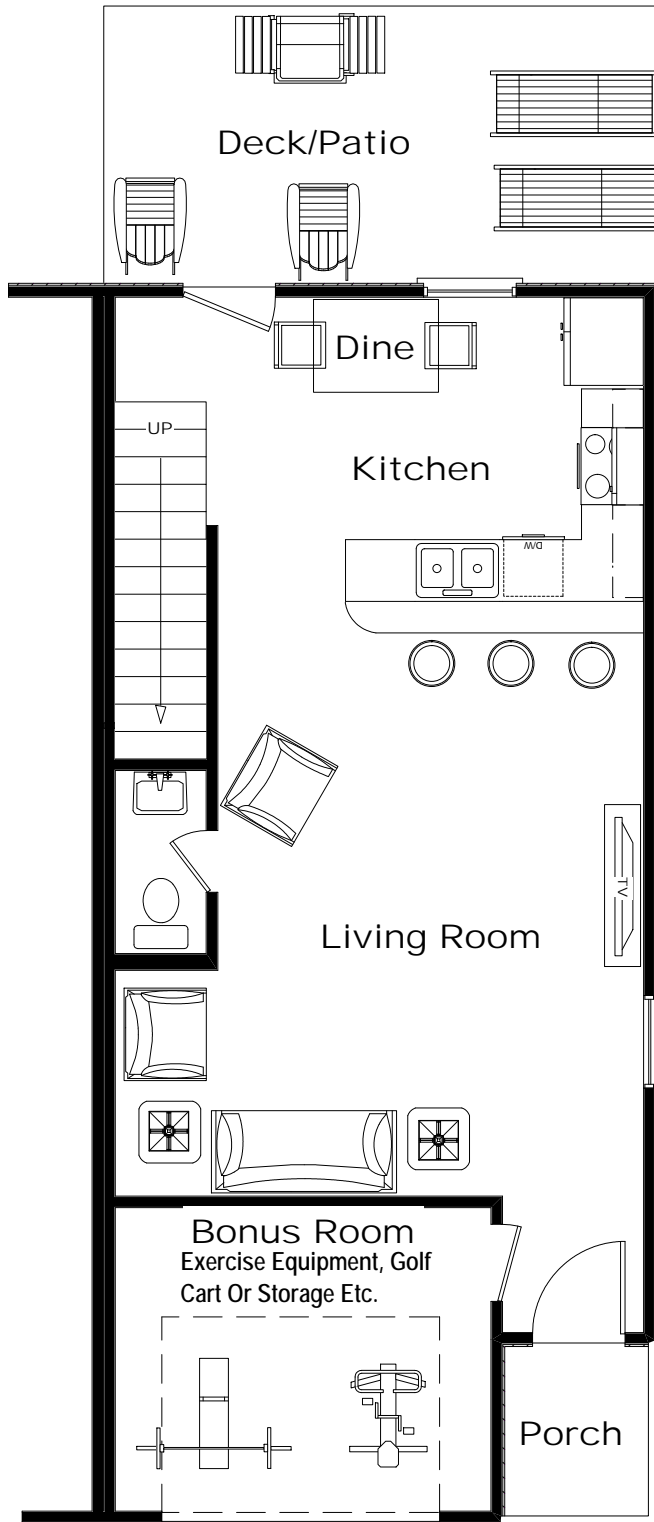

Garden Home Duplex

2 BEDROOM 2 1/2 BATH

Downstairs
Floor Plan

1268 SF +-

Upstairs
Floor Plan