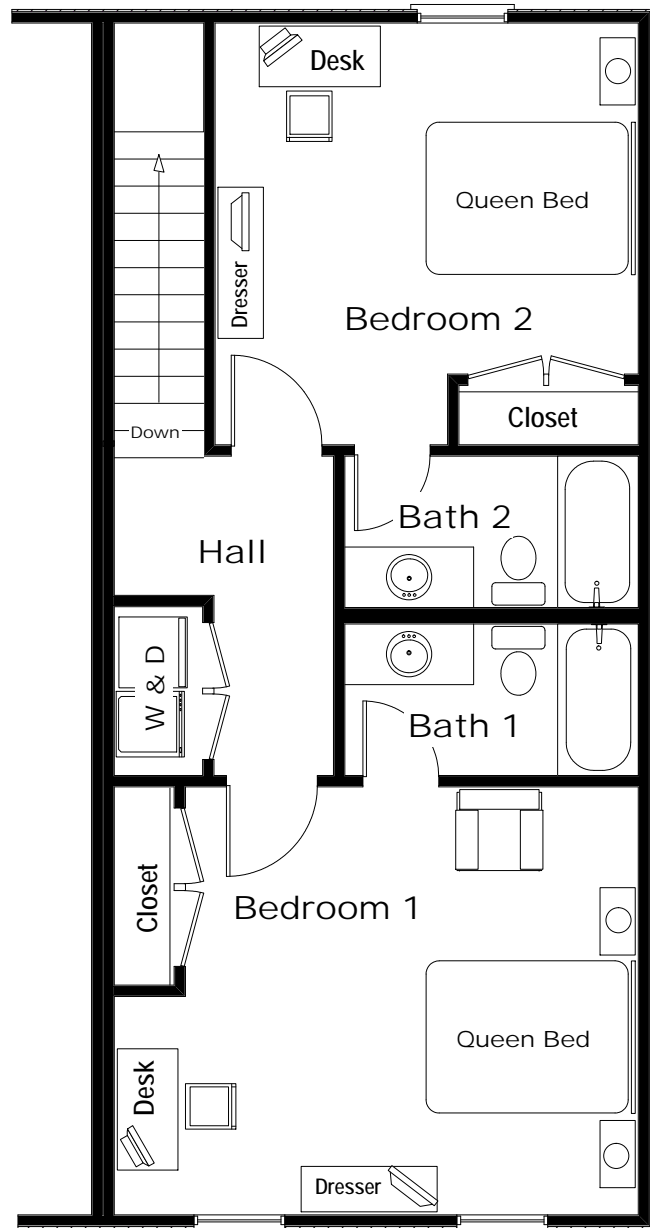

# Garden Home Duplex

## 2 BEDROOM 2 1/2 BATH

Downstairs  
Floor Plan

1,175 SF +-

Upstairs  
Floor Plan