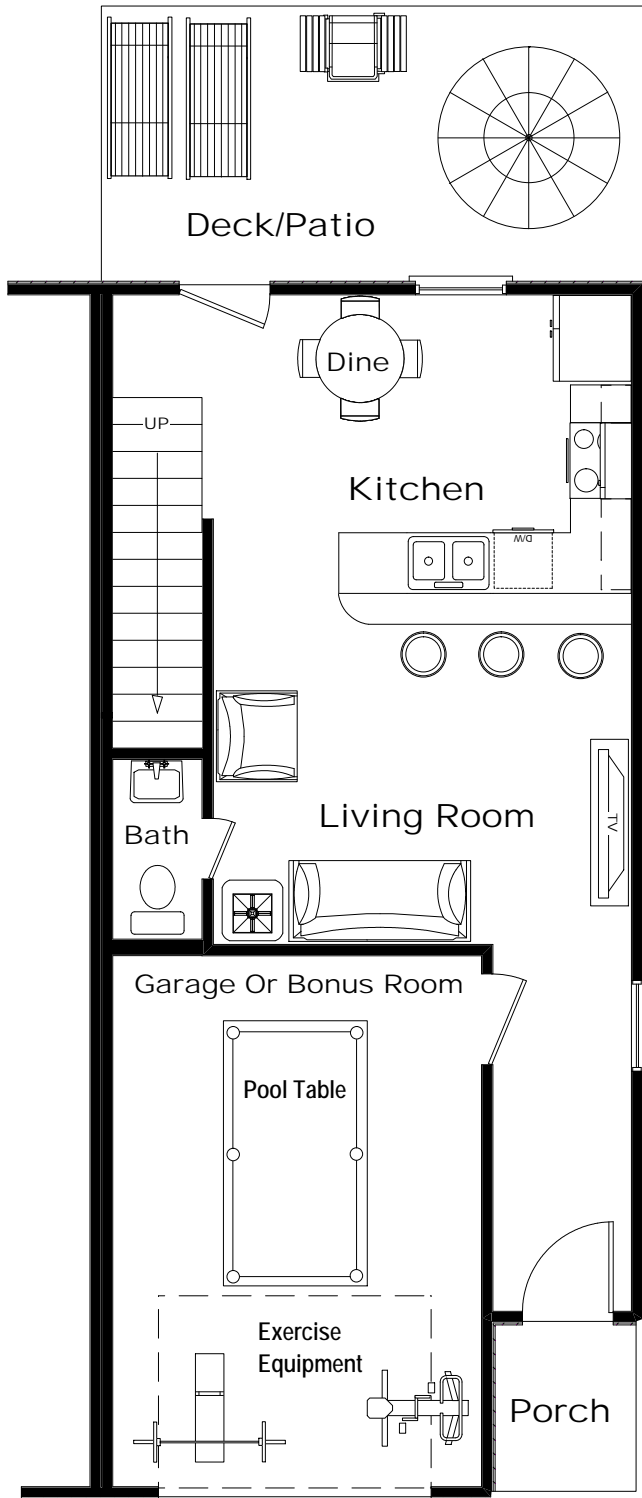

# Garden Home Duplex

## 2 BEDROOM 2 1/2 BATH

Downstairs  
Floor Plan

1,175 SF +-

Upstairs  
Floor Plan