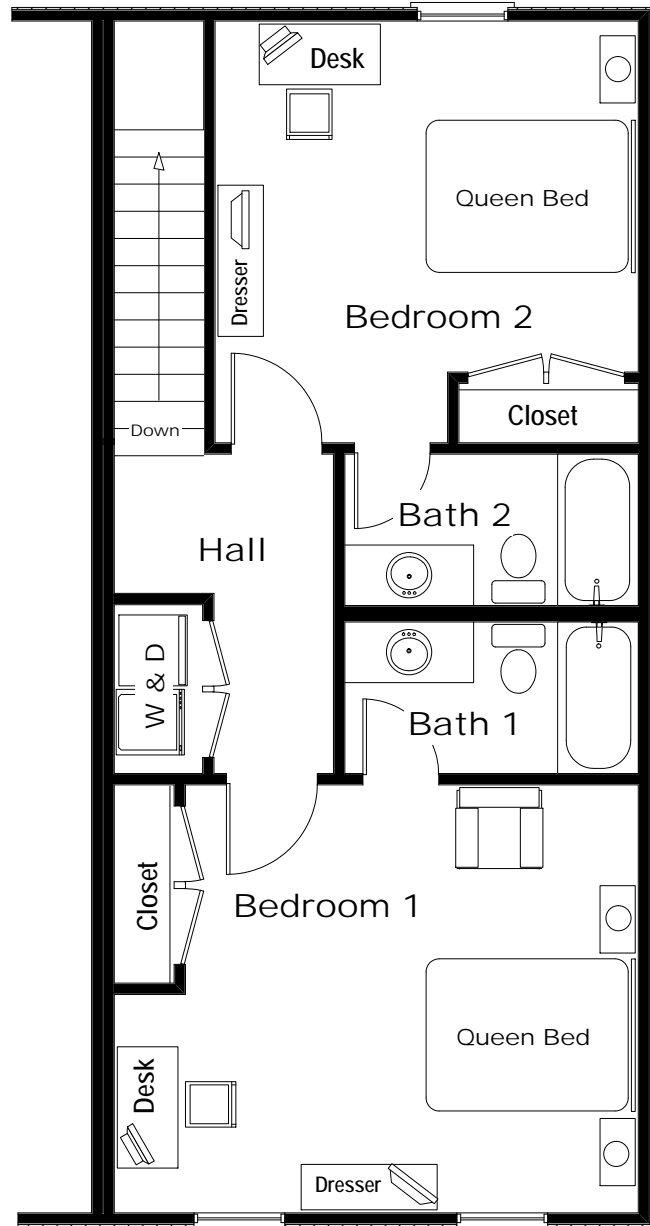

# Garden Home Duplex

## 2 BEDROOM 2 1/2 BATH

Downstairs  
Floor Plan

1,175 SF +-

Upstairs  
Floor Plan