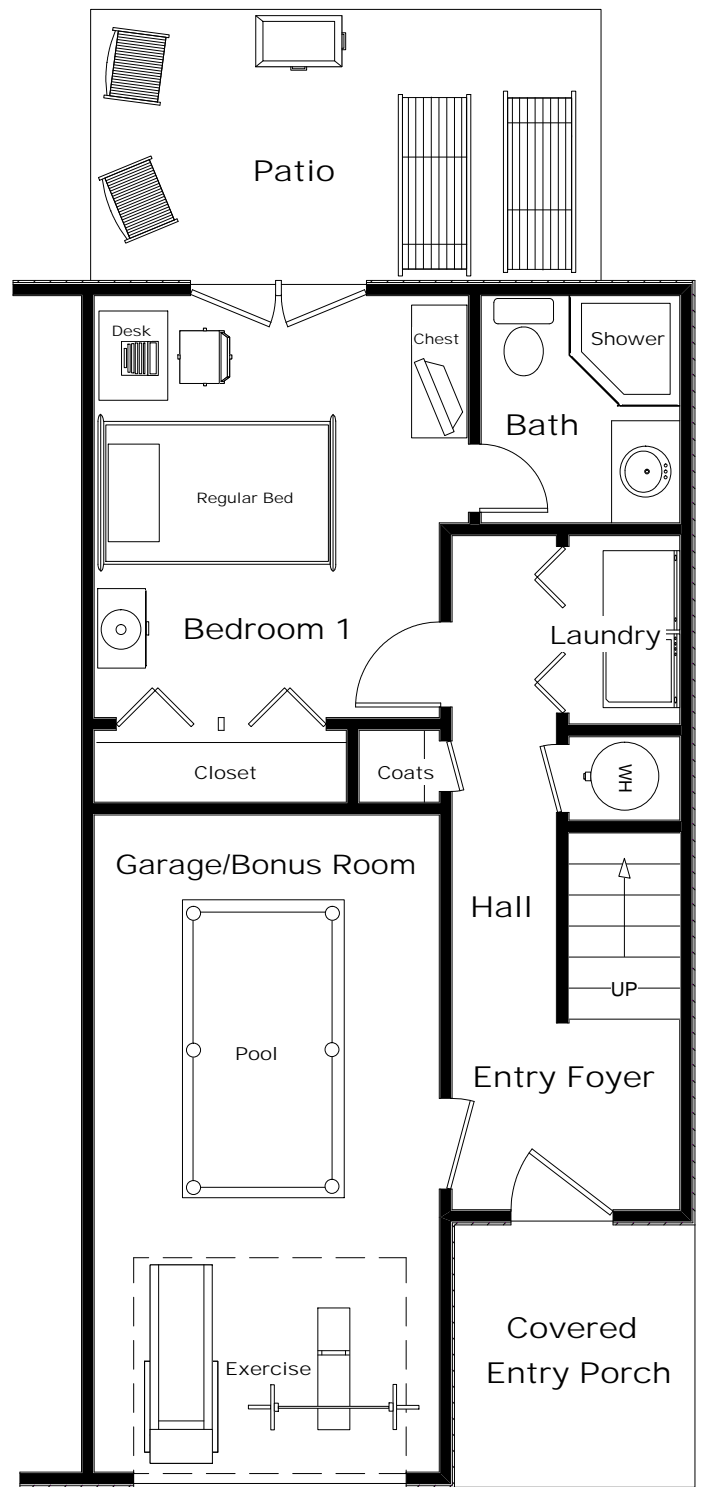

Garden Home Duplex

2 Bedroom 2 Bath

1021 SF + -

659 SF Upstairs

Upstairs Floor Plan

366 SF Downstairs

Downstairs Floor Plan