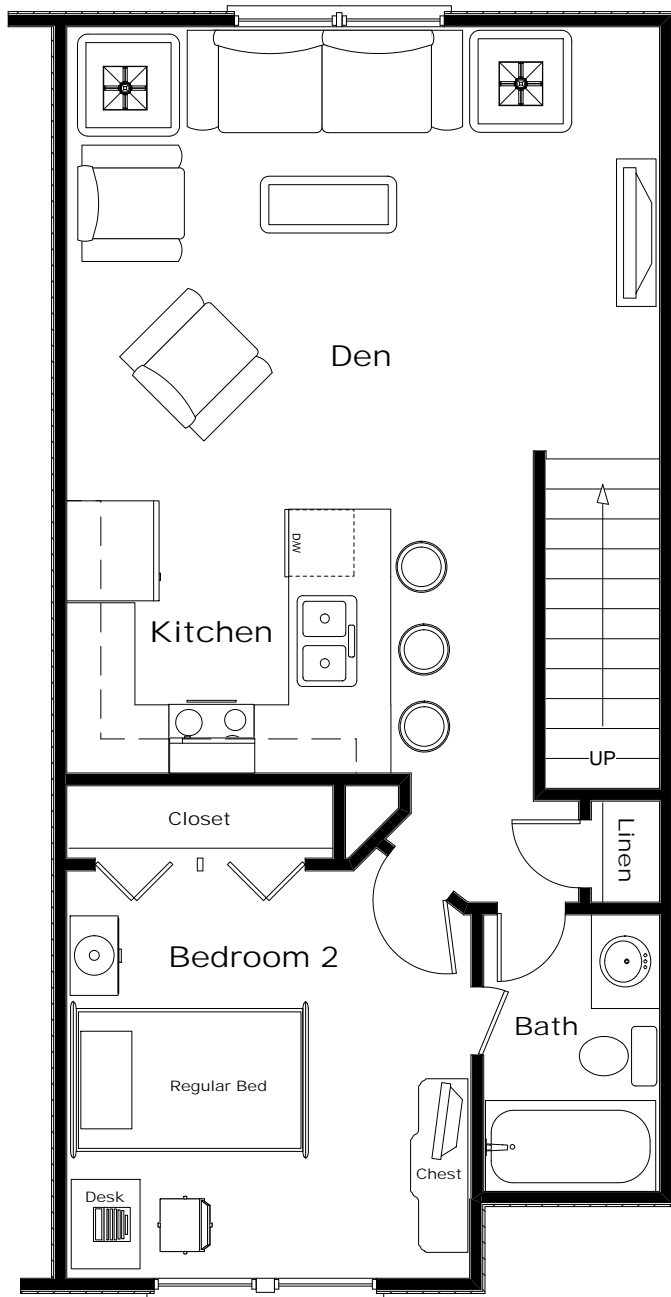

Garden Home Duplex

2 Bedroom 2 Bath

1021 SF + -

659 SF Upstairs

Upstairs Floor Plan

366 SF Downstairs

Downstairs Floor Plan