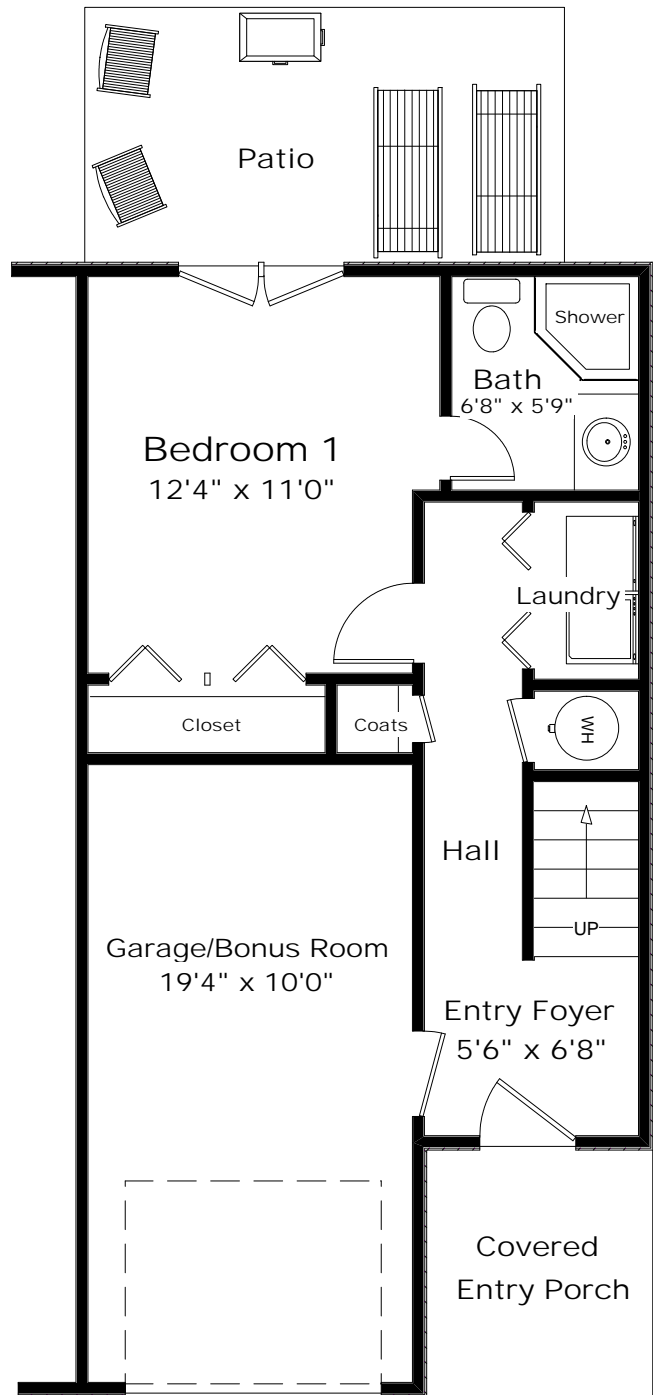

Garden Home Duplex

2 Bedroom 2 Bath

1021 SF + -

659 SF Upstairs

Upstairs
Floor Plan

366 SF Downstairs

Downstairs
Floor Plan

NOTE: These Room Sizes May Not Be Exact And Sizes Can Vary From House To House As Each House Was Built On Site And The Human Element Is Involved.