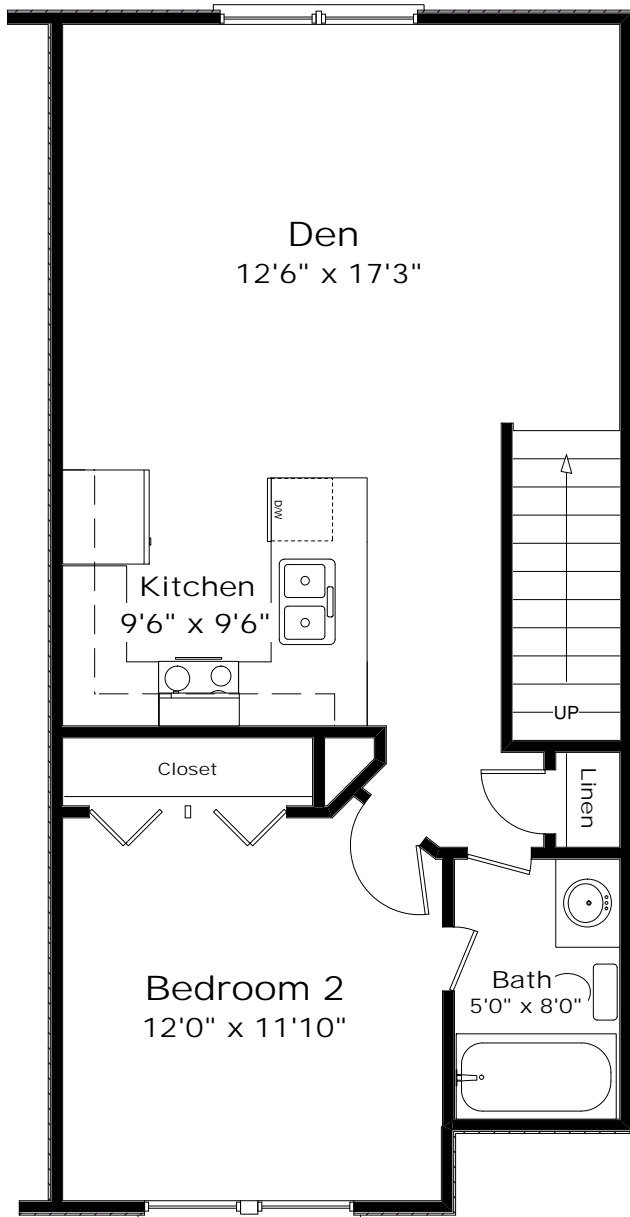

Garden Home Duplex

2 Bedroom 2 Bath

1021 SF + -

659 SF Upstairs

Upstairs
Floor Plan

366 SF Downstairs

Downstairs
Floor Plan

NOTE: These Room Sizes May Not Be Exact And Sizes Can Vary From House To House As Each House Was Built On Site And The Human Element Is Involved.