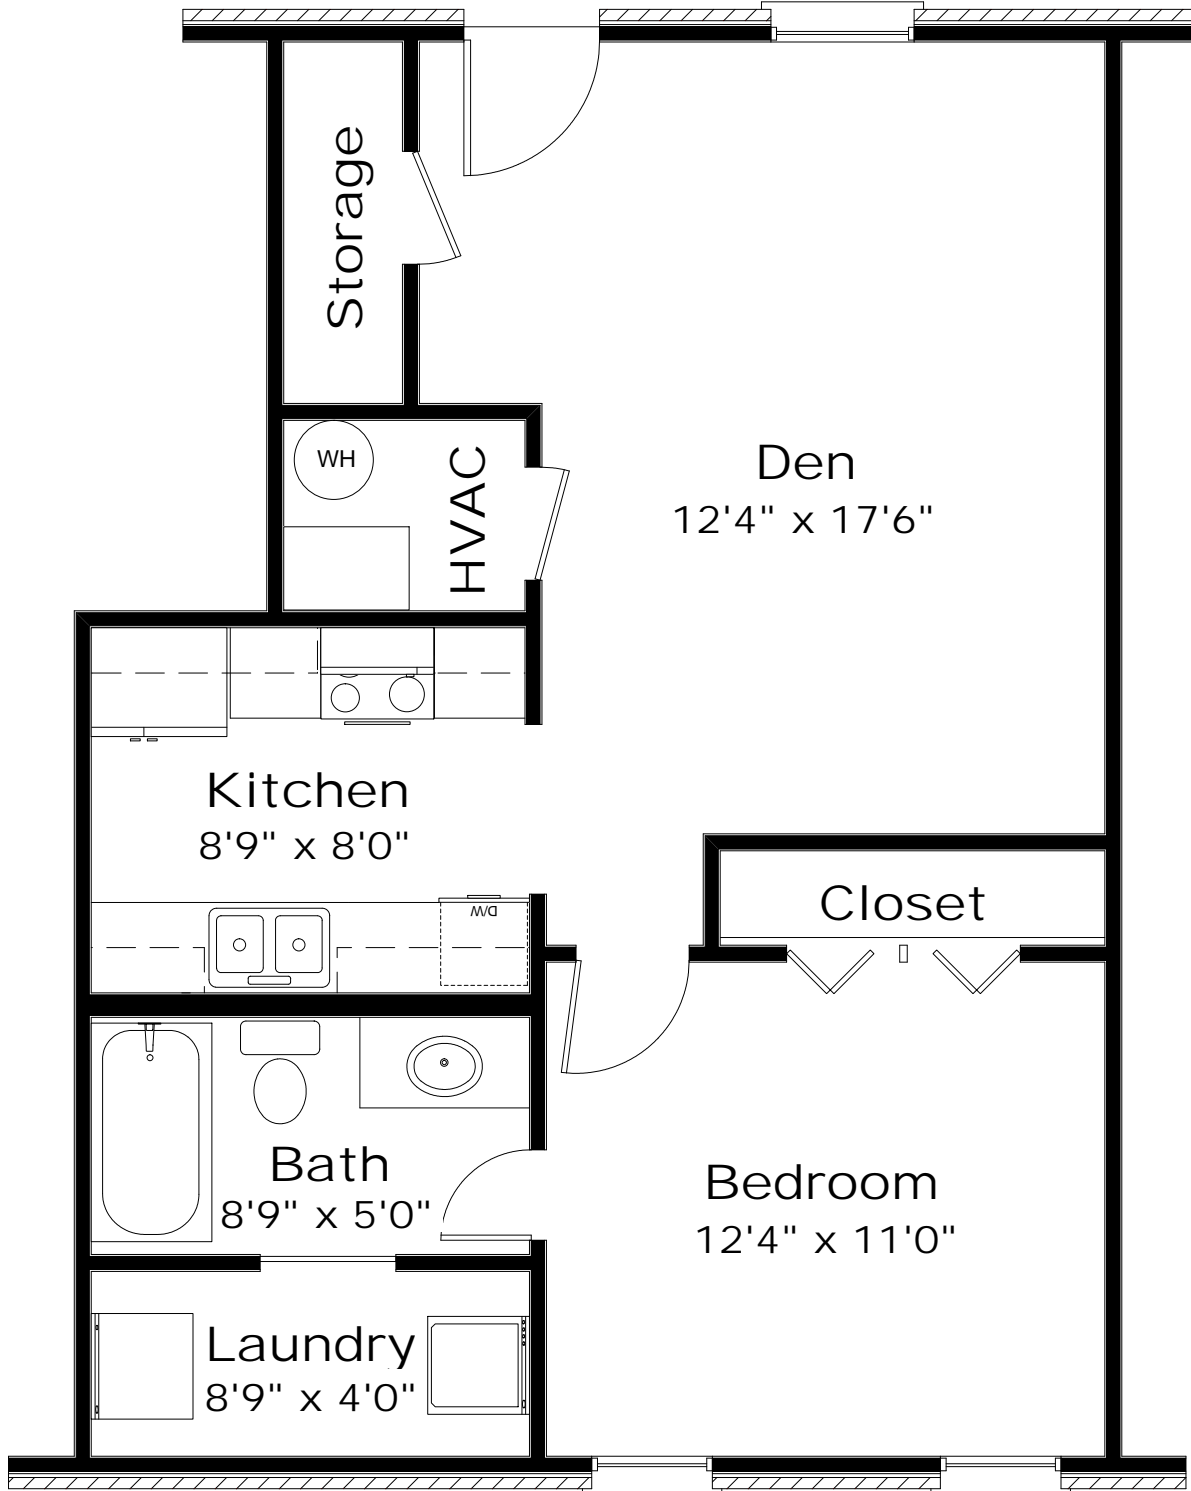

# PLAN 1-E

1 Bedroom 1 Bath Condo

684 SF

The Gillespie