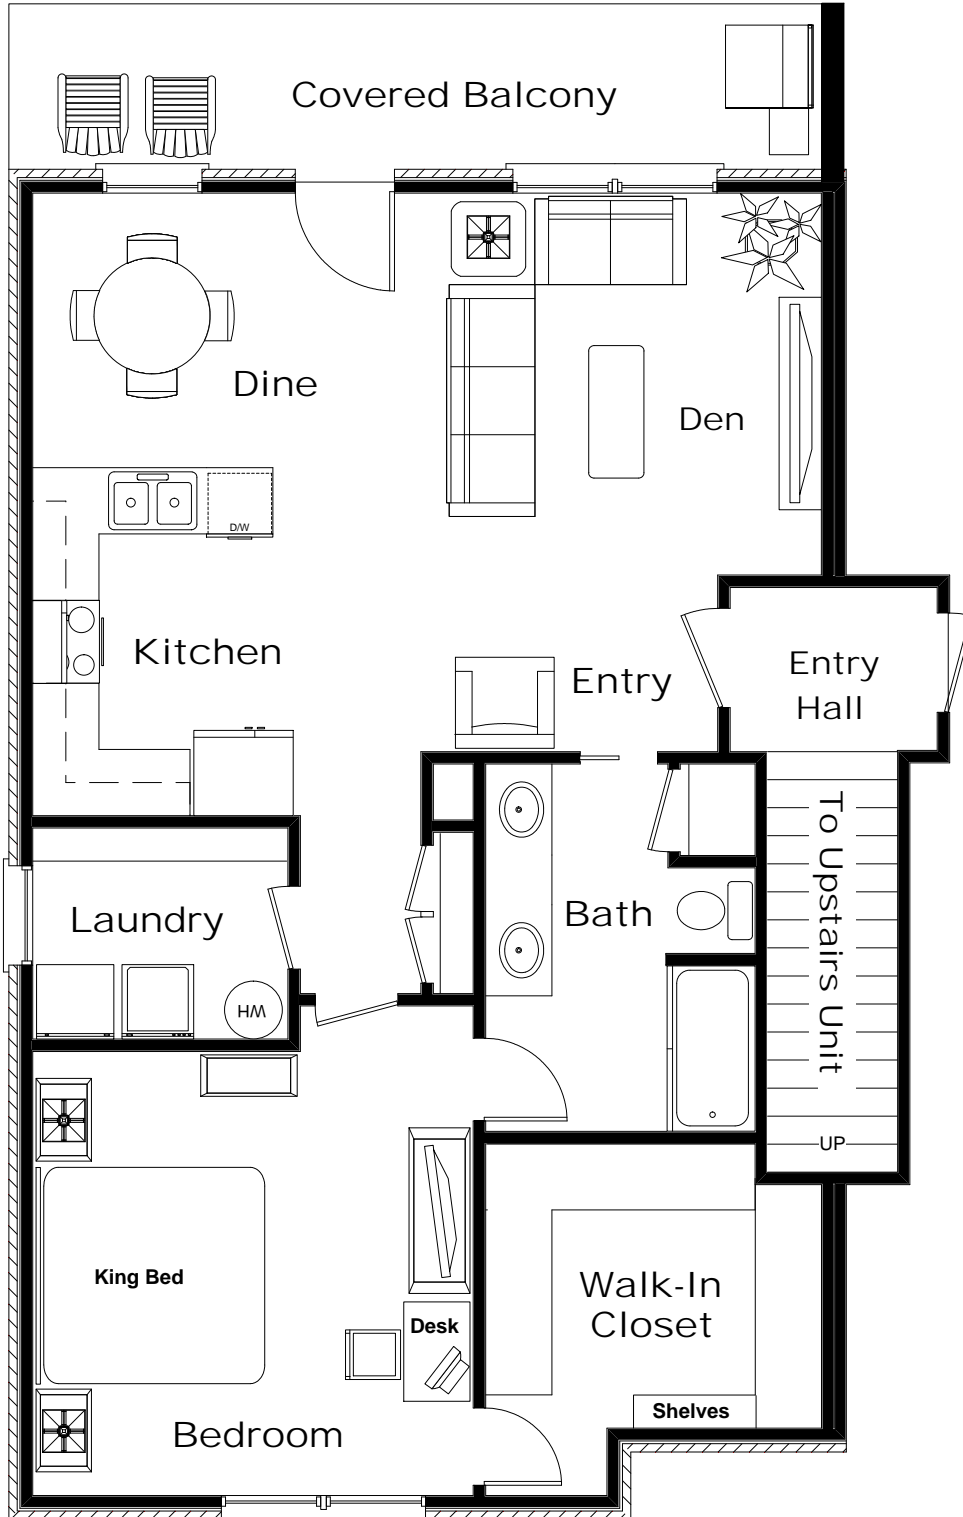

# PLAN 1-D

1 Bedroom 1 Bath  
956 SF

Upstairs Only