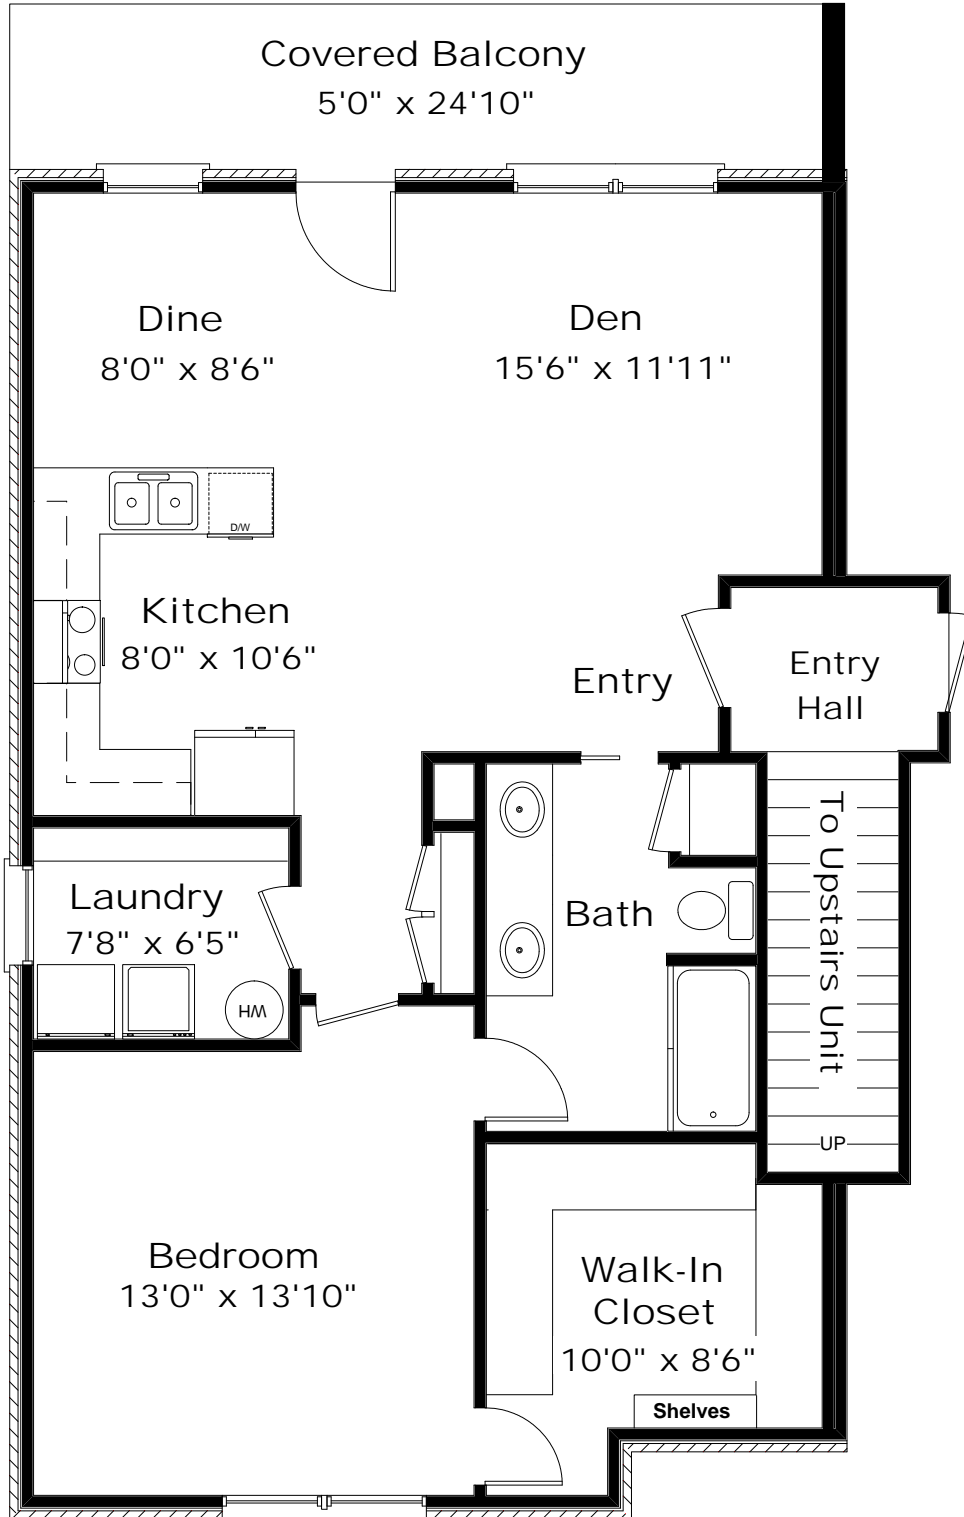

PLAN 1-D

1 Bedroom 1 Bath
956 SF

Upstairs Only