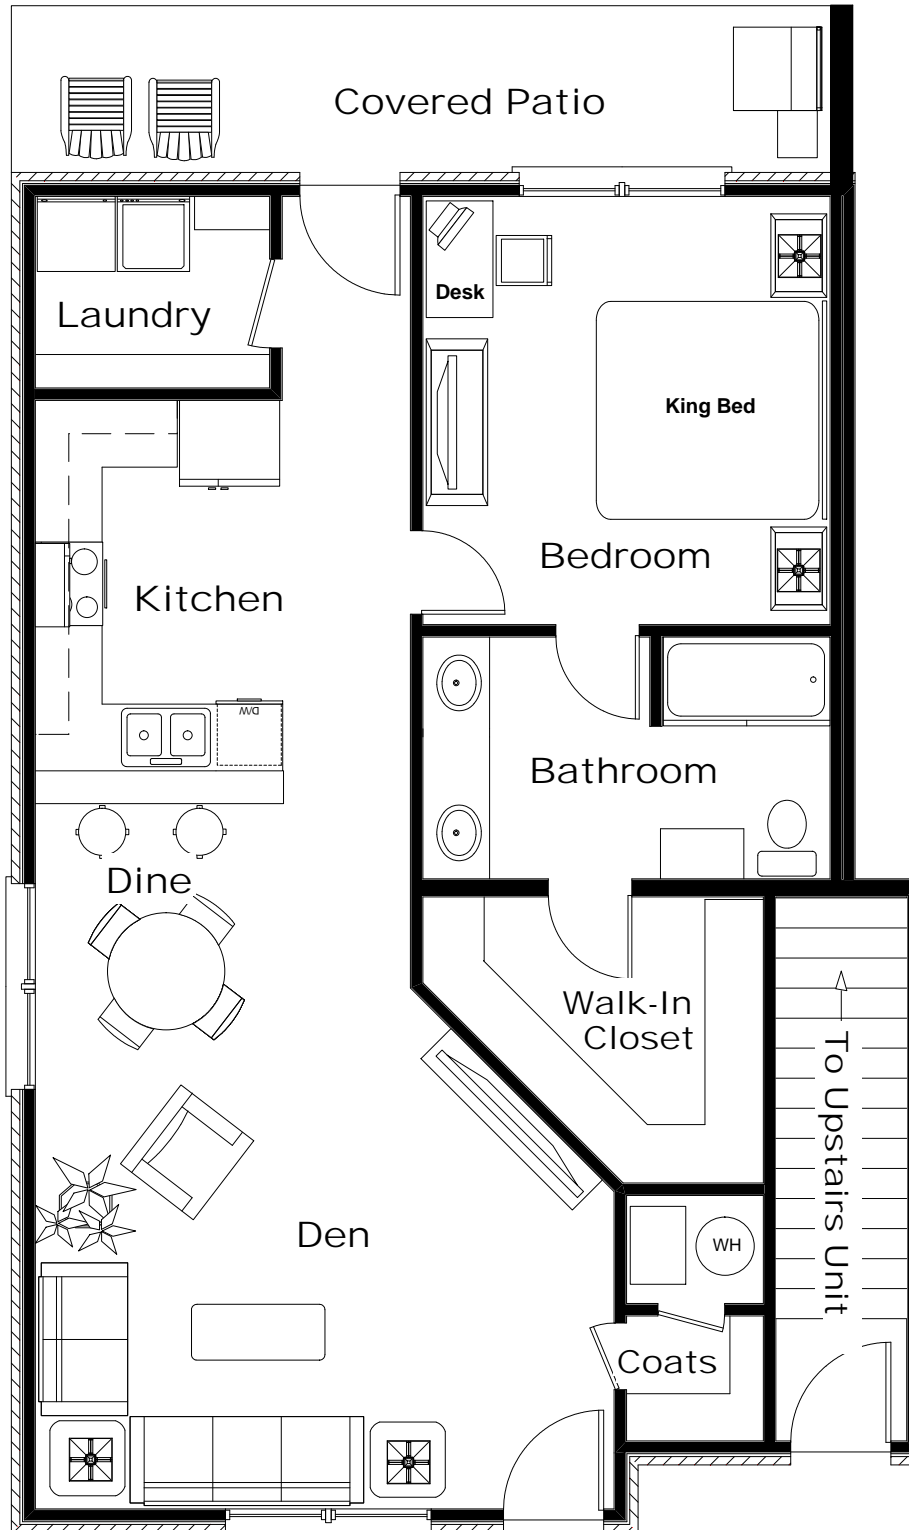

PLAN 1-C

1 Bedroom 1 Bath

973 SF

Downstairs Only