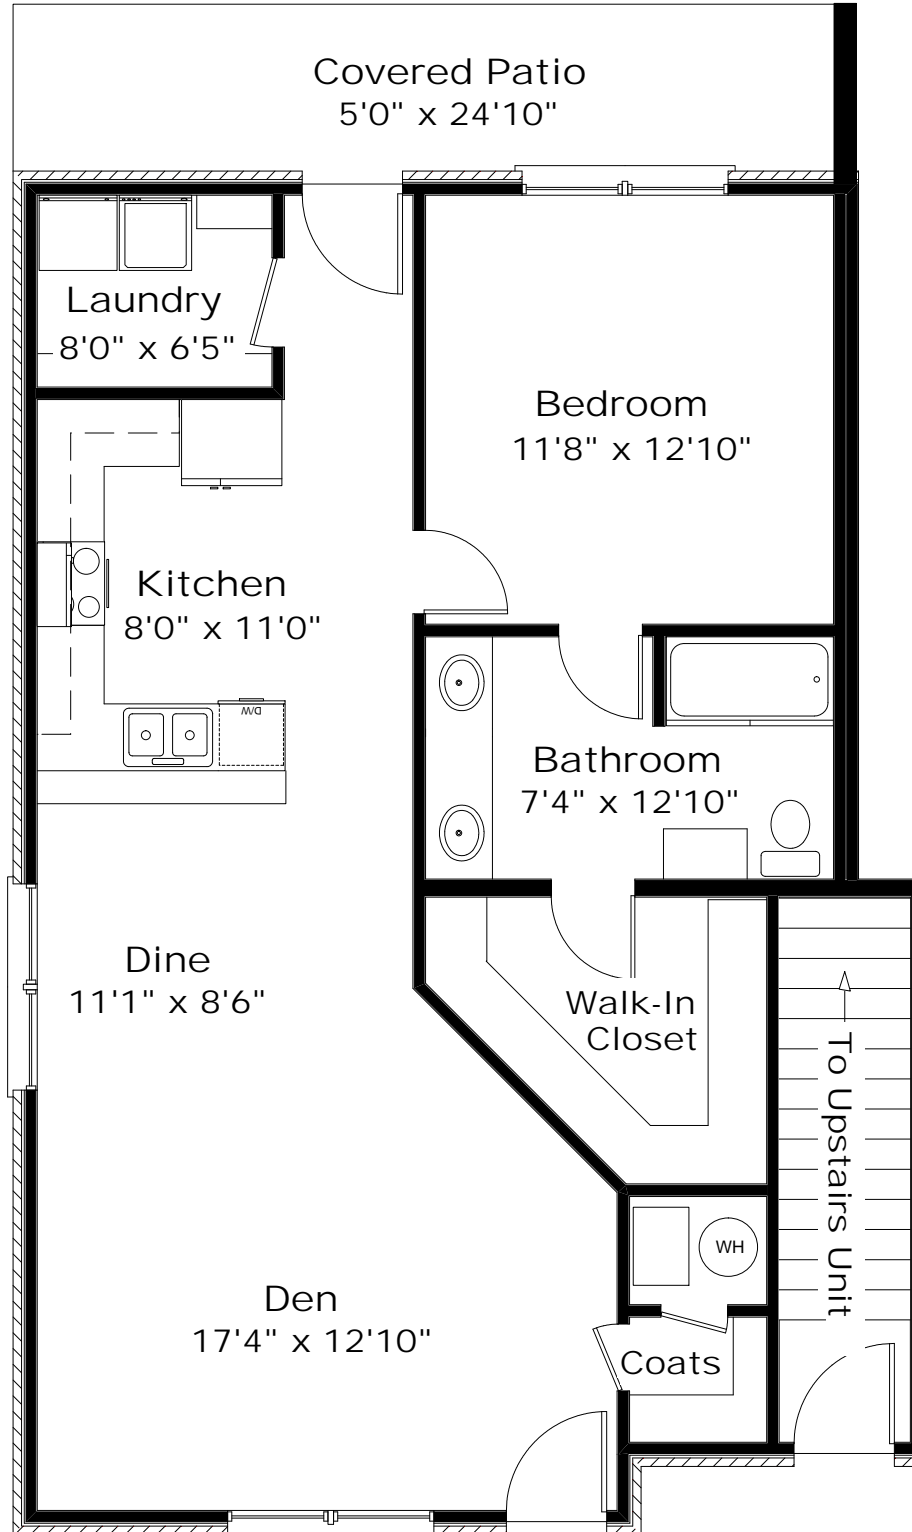

PLAN 1-C

1 Bedroom 1 Bath

973 SF

Downstairs Only