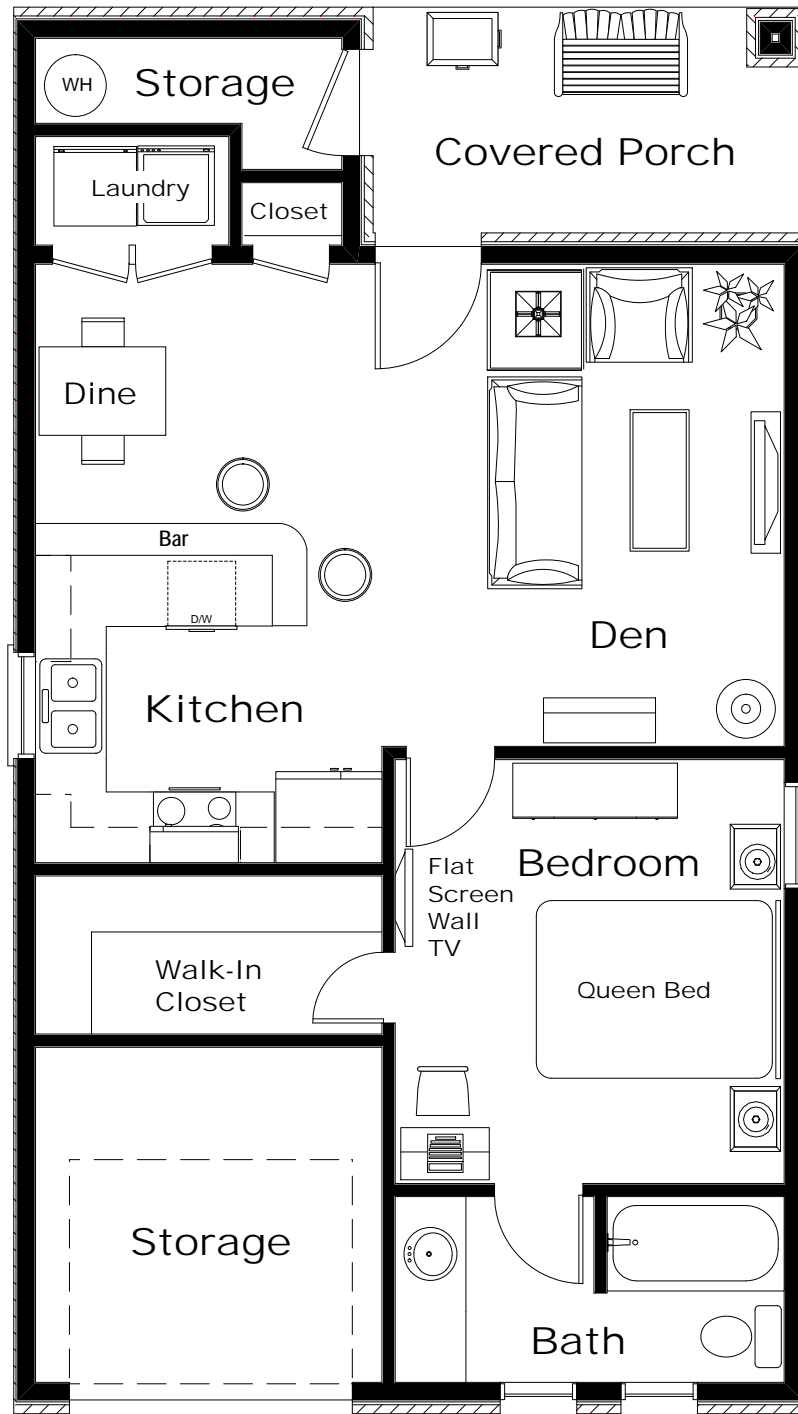

PLAN 1-B

Garden Home Duplex

1 Bedroom 1 Bath

Downstairs Only - 3 Story Duplex
1st Floor - 656 SF