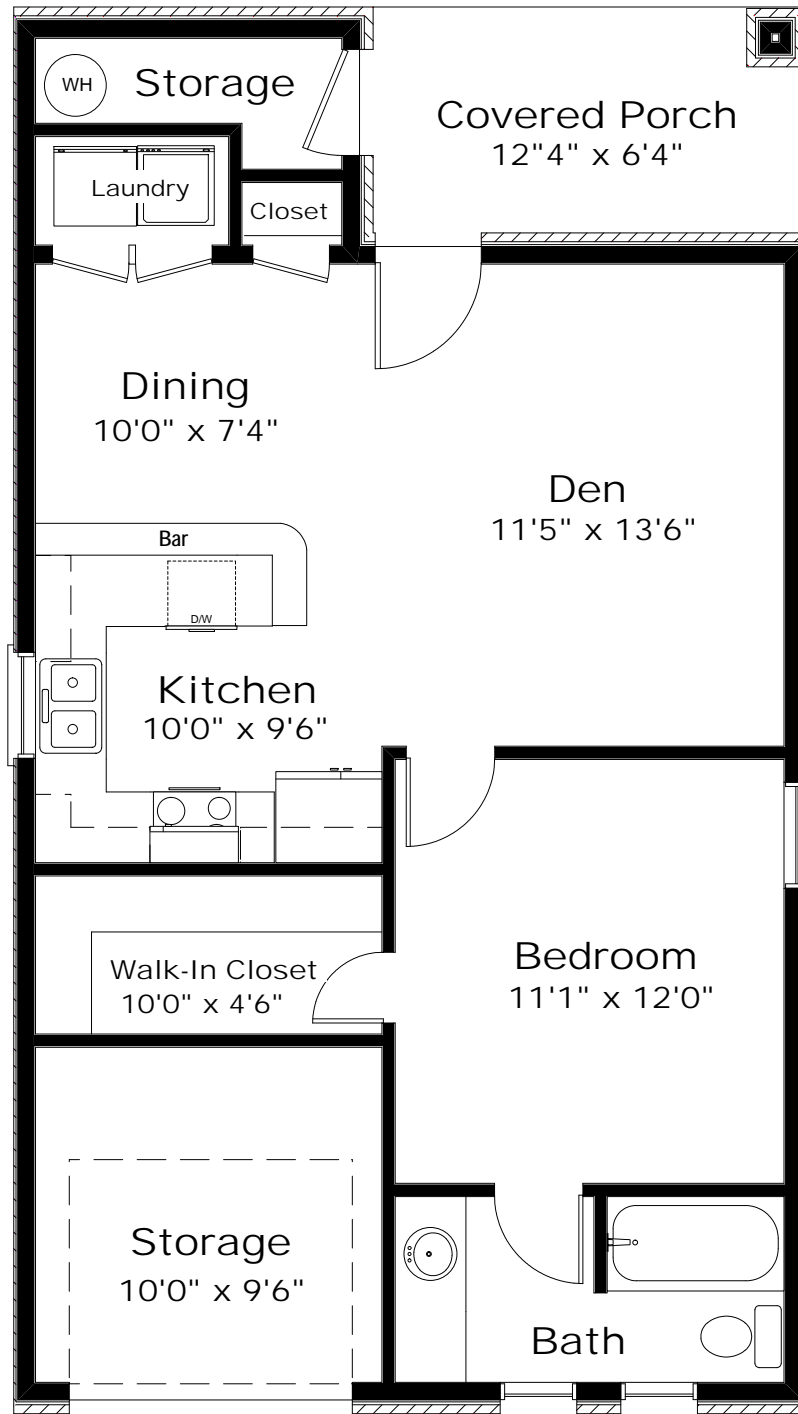

# PLAN 1-B

## Garden Home Duplex

### 1 Bedroom 1 Bath

Downstairs Only - 3 Story Duplex  
1st Floor - 656 SF